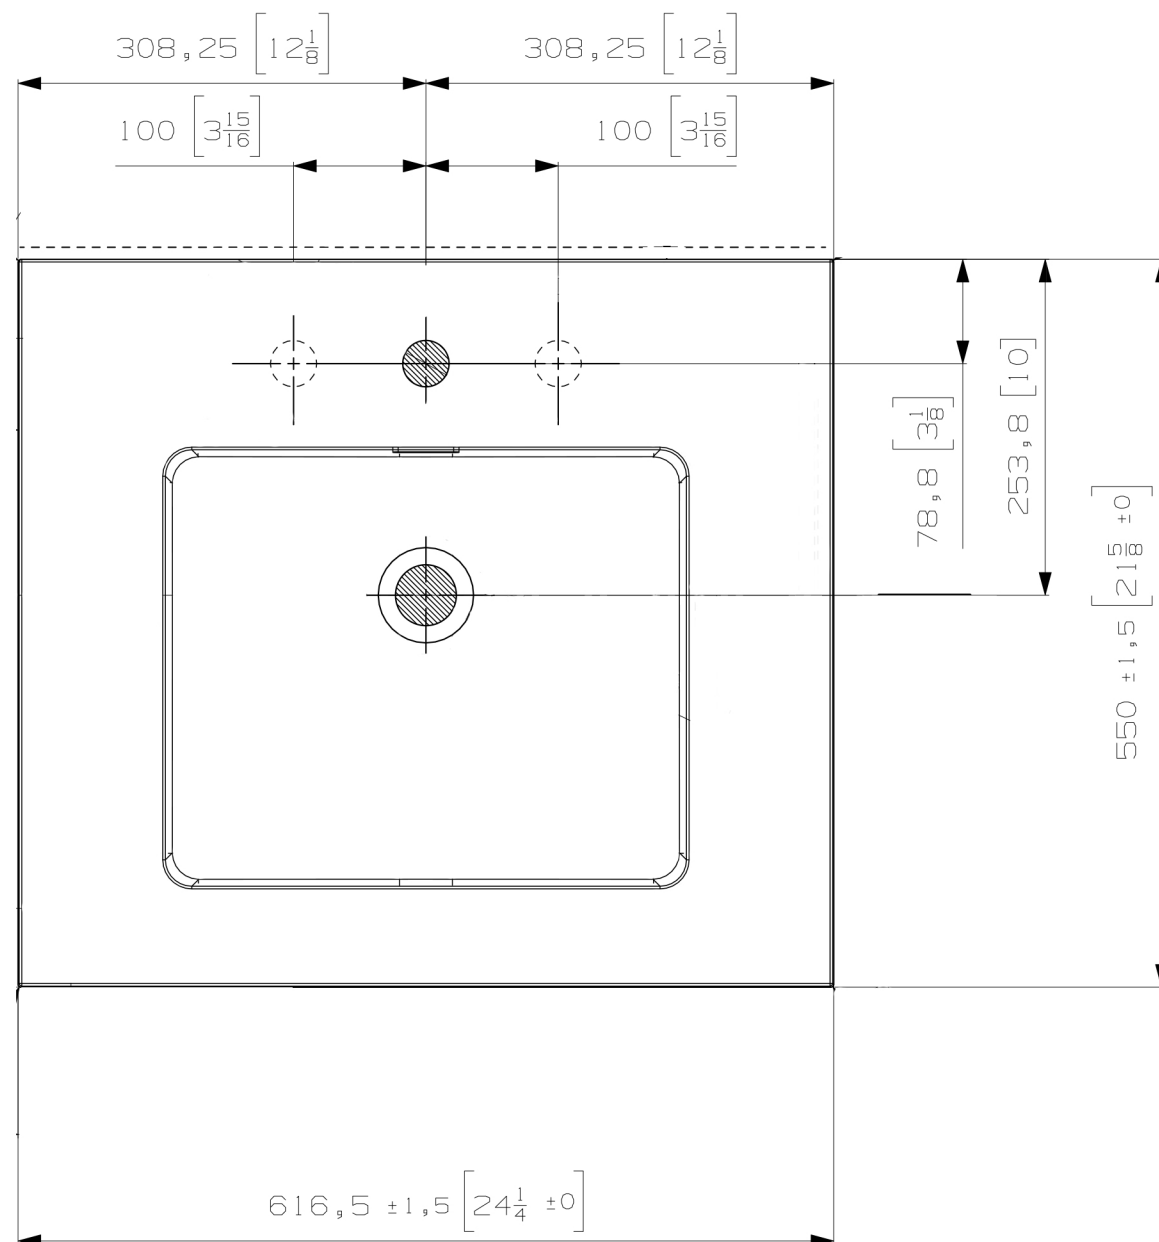

Faucet Holes are 1 3/8" Dia  
 Drain Holes are 1 13/16" Dia  
 Works best with larger european drain

**Faucet Holes Available - 1 or 3**

 <b>THE FURNITURE GUILD</b> ESTD 1984	MS-[color]-2.0-24-F-[faucet]-MSR1	ALL DRAWINGS AND DIMENSIONS ARE SUBJECT TO CHANGE WITHOUT NOTICE AT THE DISCRETION OF THE MANUFACTURER. THE MANUFACTURER RESERVES THE RIGHT TO MAKE ADDITIONS, DELETIONS, AND MODIFICATIONS TO THE DRAWINGS AS THE MANUFACTURER MAY DEEM APPROPRIATE OR DESIRABLE. DIMENSIONS ARE APPROXIMATE AND MAY VARY WITH ACTUAL CONSTRUCTION. PLEASE CONTACT THE FURNITURE GUILD, INC. TO ENSURE DRAWING IS UP TO DATE.  THE INFORMATION CONTAINED IN THIS DRAWING IS THE SOLE PROPERTY OF THE FURNITURE GUILD, INC. ANY REPRODUCTION IN PART OR AS A WHOLE WITHOUT WRITTEN PERMISSION OF THE FURNITURE GUILD, INC. IS PROHIBITED.
	24" MINERALSTONE COUNTERSINK	
	CURRENT AS OF: <b>9-13-21</b>	