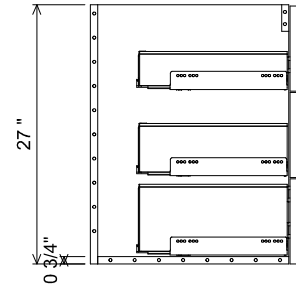

AT BANK SECTION