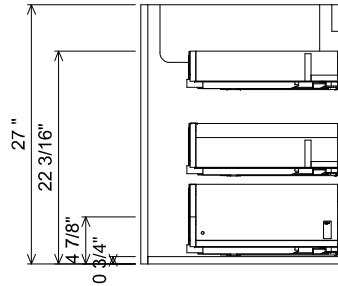

AT SINK CENTER SECTION