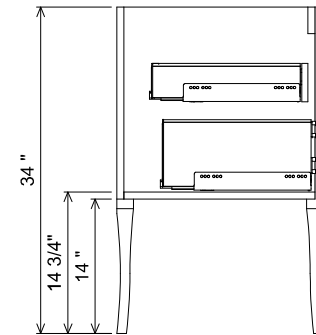

AT BANK SECTION