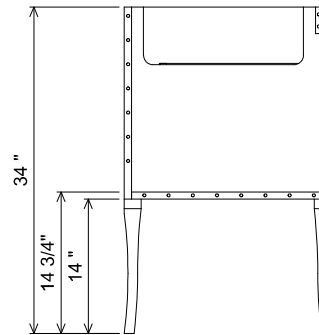

AT SINK CENTER SECTION