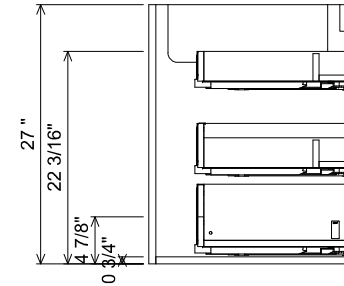

AT SINK CENTER SECTION

PREPARATION INSTRUCTIONS

All vanities require solid blocking in the wall
 Plumbing supply and waste to be 25"H above finished floor
 Space for Undermount sink: 4 3/4"H

 THE FURNITURE GUILD <small>ESTD 1984</small>	406-0260	<small>ALL DRAWINGS AND DIMENSIONS ARE SUBJECT TO CHANGE WITHOUT NOTICE AT THE DISCRETION OF THE MANUFACTURER. THE MANUFACTURER RESERVES THE RIGHT TO MAKE ADDITIONS, DELETIONS, AND MODIFICATIONS TO THE DRAWINGS AS THE MANUFACTURER MAY DEEM APPROPRIATE OR DESIRABLE. DIMENSIONS ARE APPROXIMATE AND MAY VARY WITH ACTUAL CONSTRUCTION. PLEASE CONTACT THE FURNITURE GUILD, INC. TO ENSURE DRAWING IS UP TO DATE.</small>
	RIVA	
	<small>CURRENT AS OF:</small> 10/15/2021	<small>THE INFORMATION CONTAINED IN THIS DRAWING IS THE SOLE PROPERTY OF THE FURNITURE GUILD, INC. ANY REPRODUCTION IN PART OR AS A WHOLE WITHOUT WRITTEN PERMISSION OF THE FURNITURE GUILD, INC. IS PROHIBITED.</small>