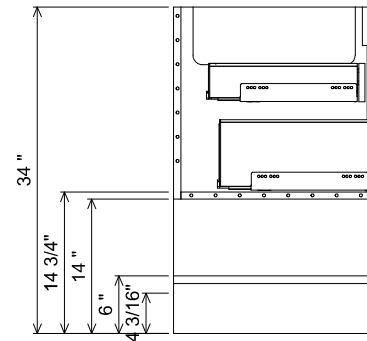

AT BANK SECTION

AT SINK CENTER SECTION

 <b>THE FURNITURE GUILD</b> ESTD 1984	434-0672	ALL DRAWINGS AND DIMENSIONS ARE SUBJECT TO CHANGE WITHOUT NOTICE AT THE DISCRETION OF THE MANUFACTURER. THE MANUFACTURER RESERVES THE RIGHT TO MAKE ADDITIONS, DELETIONS, AND MODIFICATIONS TO THE DRAWINGS AS THE MANUFACTURER MAY DEEM APPROPRIATE OR DESIRABLE. DIMENSIONS ARE APPROXIMATE AND MAY VARY WITH ACTUAL CONSTRUCTION. PLEASE CONTACT THE FURNITURE GUILD, INC. TO ENSURE DRAWING IS UP TO DATE.
	TOURO	
	CURRENT AS OF: 11/19/2021	THE INFORMATION CONTAINED IN THIS DRAWING IS THE SOLE PROPERTY OF THE FURNITURE GUILD, INC. ANY REPRODUCTION IN PART OR AS A WHOLE WITHOUT WRITTEN PERMISSION OF THE FURNITURE GUILD, INC. IS PROHIBITED.