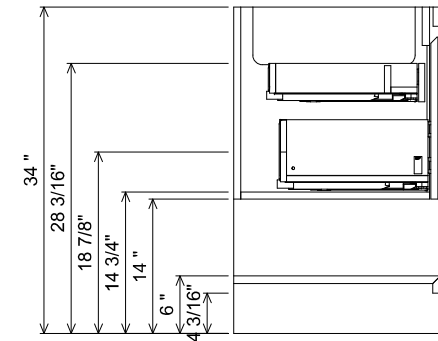

AT BANK SECTION

AT SINK CENTER SECTION

 <b>THE FURNITURE GUILD</b> ESTD 1984	434-0672	ALL DRAWINGS AND DIMENSIONS ARE SUBJECT TO CHANGE WITHOUT NOTICE AT THE DISCRETION OF THE MANUFACTURER. THE MANUFACTURER RESERVES THE RIGHT TO MAKE ADDITIONS, DELETIONS, AND MODIFICATIONS TO THE DRAWINGS AS THE MANUFACTURER MAY DEEM APPROPRIATE OR DESIRABLE. DIMENSIONS ARE APPROXIMATE AND MAY VARY WITH ACTUAL CONSTRUCTION. PLEASE CONTACT THE FURNITURE GUILD, INC. TO ENSURE DRAWING IS UP TO DATE.
	TOURO	
	CURRENT AS OF: 11/19/2021	THE INFORMATION CONTAINED IN THIS DRAWING IS THE SOLE PROPERTY OF THE FURNITURE GUILD, INC. ANY REPRODUCTION IN PART OR AS A WHOLE WITHOUT WRITTEN PERMISSION OF THE FURNITURE GUILD, INC. IS PROHIBITED.