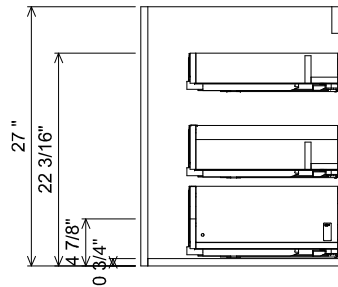

AT SINK CENTER SECTION