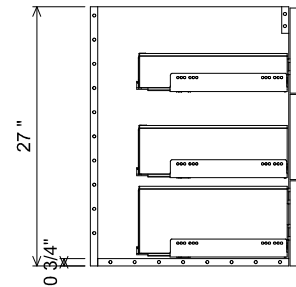

AT BANK SECTION