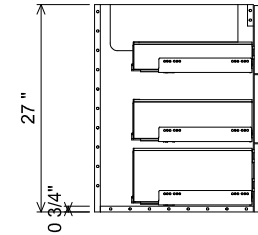

AT BANK SECTION