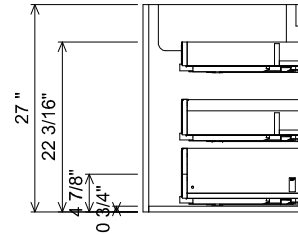

AT SINK CENTER SECTION