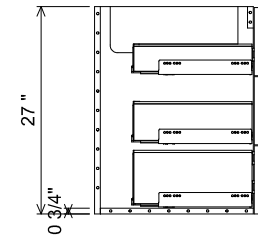

AT BANK SECTION