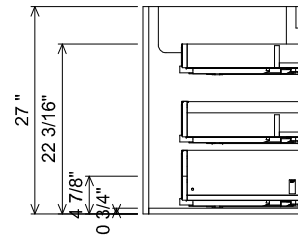

AT SINK CENTER SECTION