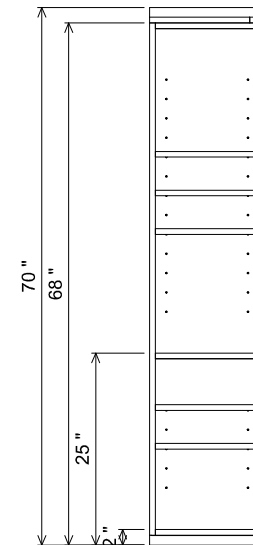

## Features

Interior finished to match exterior  
 Grain Direction is Vertical on Doors  
 Grain Direction is Vertical on Sides

HINGE DIRECTION SPECIFIED  
 WHEN PLACING ORDER

AT BASE SECTION

SECTION

 <b>THE FURNITURE GUILD</b> <small>ESTD 1984</small>	106-0924	ALL DRAWINGS AND DIMENSIONS ARE SUBJECT TO CHANGE WITHOUT NOTICE AT THE DISCRETION OF THE MANUFACTURER. THE MANUFACTURER RESERVES THE RIGHT TO MAKE ADDITIONS, DELETIONS, AND MODIFICATIONS TO THE DRAWINGS AS THE MANUFACTURER MAY DEEM APPROPRIATE OR DESIRABLE. DIMENSIONS ARE APPROXIMATE AND MAY VARY WITH ACTUAL CONSTRUCTION. PLEASE CONTACT THE FURNITURE GUILD, INC. TO ENSURE DRAWING IS UP TO DATE.  THE INFORMATION CONTAINED IN THIS DRAWING IS THE SOLE PROPERTY OF THE FURNITURE GUILD, INC. ANY REPRODUCTION IN PART OR AS A WHOLE WITHOUT WRITTEN PERMISSION OF THE FURNITURE GUILD, INC. IS PROHIBITED.
	LYLAH LINEN	
	CURRENT AS OF: 05/14/2024	