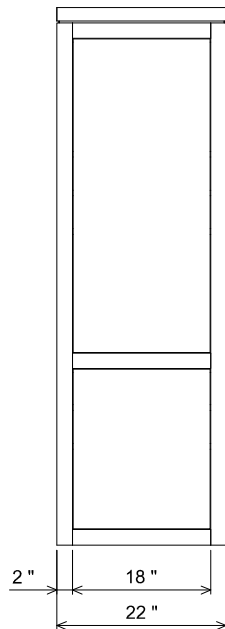

## Features

Interior finished to match exterior  
 Grain Direction is Vertical on Doors  
 Grain Direction is Vertical on Sides

HINGE DIRECTION SPECIFIED  
 WHEN PLACING ORDER

AT BASE SECTION

SECTION

 <b>THE FURNITURE GUILD</b> <small>ESTD 1984</small>	106-0924	ALL DRAWINGS AND DIMENSIONS ARE SUBJECT TO CHANGE WITHOUT NOTICE AT THE DISCRETION OF THE MANUFACTURER. THE MANUFACTURER RESERVES THE RIGHT TO MAKE ADDITIONS, DELETIONS, AND MODIFICATIONS TO THE DRAWINGS AS THE MANUFACTURER MAY DEEM APPROPRIATE OR DESIRABLE. DIMENSIONS ARE APPROXIMATE AND MAY VARY WITH ACTUAL CONSTRUCTION. PLEASE CONTACT THE FURNITURE GUILD, INC. TO ENSURE DRAWING IS UP TO DATE.  THE INFORMATION CONTAINED IN THIS DRAWING IS THE SOLE PROPERTY OF THE FURNITURE GUILD, INC. ANY REPRODUCTION IN PART OR AS A WHOLE WITHOUT WRITTEN PERMISSION OF THE FURNITURE GUILD, INC. IS PROHIBITED.
	LYLAH LINEN	
	CURRENT AS OF: 05/14/2024	