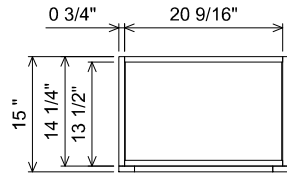

## Features

Interior finished to match exterior  
 Grain Direction is Vertical on Doors  
 Grain Direction is Vertical on Sides

HINGE DIRECTION SPECIFIED  
 WHEN PLACING ORDER

AT BASE SECTION

SECTION

 <b>THE FURNITURE GUILD</b> <small>ESTD 1984</small>	106-0924	ALL DRAWINGS AND DIMENSIONS ARE SUBJECT TO CHANGE WITHOUT NOTICE AT THE DISCRETION OF THE MANUFACTURER. THE MANUFACTURER RESERVES THE RIGHT TO MAKE ADDITIONS, DELETIONS, AND MODIFICATIONS TO THE DRAWINGS AS THE MANUFACTURER MAY DEEM APPROPRIATE OR DESIRABLE. DIMENSIONS ARE APPROXIMATE AND MAY VARY WITH ACTUAL CONSTRUCTION. PLEASE CONTACT THE FURNITURE GUILD, INC. TO ENSURE DRAWING IS UP TO DATE.  THE INFORMATION CONTAINED IN THIS DRAWING IS THE SOLE PROPERTY OF THE FURNITURE GUILD, INC. ANY REPRODUCTION IN PART OR AS A WHOLE WITHOUT WRITTEN PERMISSION OF THE FURNITURE GUILD, INC. IS PROHIBITED.
	LYLAH LINEN	
	CURRENT AS OF: 05/14/2024	