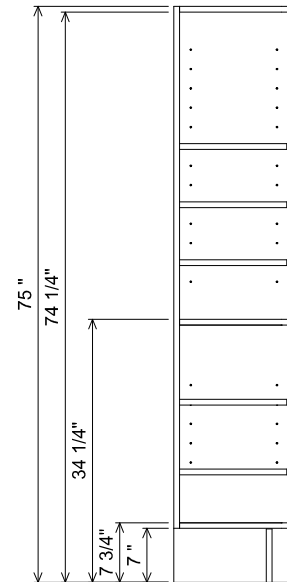

SECTION

SECTION

 <b>THE FURNITURE GUILD</b> <small>ESTD 1984</small>	430-LC-2475	ALL DRAWINGS AND DIMENSIONS ARE SUBJECT TO CHANGE WITHOUT NOTICE AT THE DISCRETION OF THE MANUFACTURER. THE MANUFACTURER RESERVES THE RIGHT TO MAKE ADDITIONS, DELETIONS, AND MODIFICATIONS TO THE DRAWINGS AS THE MANUFACTURER MAY DEEM APPROPRIATE OR DESIRABLE. DIMENSIONS ARE APPROXIMATE AND MAY VARY WITH ACTUAL CONSTRUCTION. PLEASE CONTACT THE FURNITURE GUILD, INC. TO ENSURE DRAWING IS UP TO DATE.  THE INFORMATION CONTAINED IN THIS DRAWING IS THE SOLE PROPERTY OF THE FURNITURE GUILD, INC. ANY REPRODUCTION IN PART OR AS A WHOLE WITHOUT WRITTEN PERMISSION OF THE FURNITURE GUILD, INC. IS PROHIBITED.
	FRESCO LINEN	
	CURRENT AS OF: 05/09/2023	