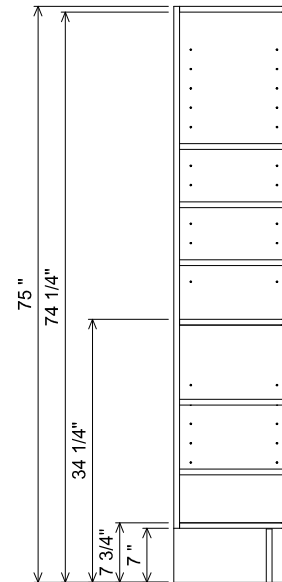

SECTION

SECTION

 THE FURNITURE GUILD <small>ESTD 1984</small>	430-LC-2475	ALL DRAWINGS AND DIMENSIONS ARE SUBJECT TO CHANGE WITHOUT NOTICE AT THE DISCRETION OF THE MANUFACTURER. THE MANUFACTURER RESERVES THE RIGHT TO MAKE ADDITIONS, DELETIONS, AND MODIFICATIONS TO THE DRAWINGS AS THE MANUFACTURER MAY DEEM APPROPRIATE OR DESIRABLE. DIMENSIONS ARE APPROXIMATE AND MAY VARY WITH ACTUAL CONSTRUCTION. PLEASE CONTACT THE FURNITURE GUILD, INC. TO ENSURE DRAWING IS UP TO DATE. THE INFORMATION CONTAINED IN THIS DRAWING IS THE SOLE PROPERTY OF THE FURNITURE GUILD, INC. ANY REPRODUCTION IN PART OR AS A WHOLE WITHOUT WRITTEN PERMISSION OF THE FURNITURE GUILD, INC. IS PROHIBITED.
	FRESCO LINEN	
	CURRENT AS OF: 11/19/2021	