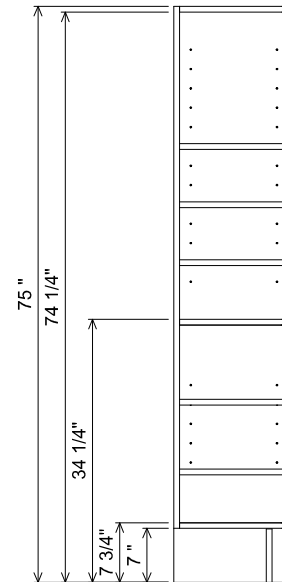

SECTION

SECTION

 THE FURNITURE GUILD <small>ESTD 1984</small>	430-LC-1975	ALL DRAWINGS AND DIMENSIONS ARE SUBJECT TO CHANGE WITHOUT NOTICE AT THE DISCRETION OF THE MANUFACTURER. THE MANUFACTURER RESERVES THE RIGHT TO MAKE ADDITIONS, DELETIONS, AND MODIFICATIONS TO THE DRAWINGS AS THE MANUFACTURER MAY DEEM APPROPRIATE OR DESIRABLE. DIMENSIONS ARE APPROXIMATE AND MAY VARY WITH ACTUAL CONSTRUCTION. PLEASE CONTACT THE FURNITURE GUILD, INC. TO ENSURE DRAWING IS UP TO DATE. THE INFORMATION CONTAINED IN THIS DRAWING IS THE SOLE PROPERTY OF THE FURNITURE GUILD, INC. ANY REPRODUCTION IN PART OR AS A WHOLE WITHOUT WRITTEN PERMISSION OF THE FURNITURE GUILD, INC. IS PROHIBITED.
	FRESCO LINEN	
	CURRENT AS OF: 11/19/2021	