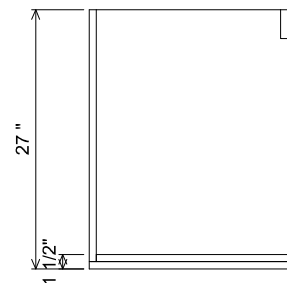

AT SINK CENTER SECTION