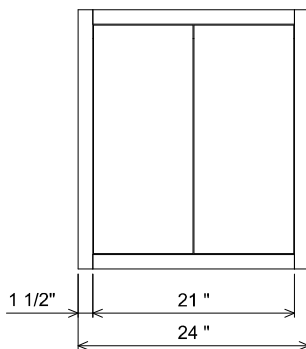

Features

Drawers and interior finished to match exterior

Grain Direction is Horizontal on Drawer Fronts

Grain Direction is Vertical on Doors

Grain Direction is Vertical on Sides