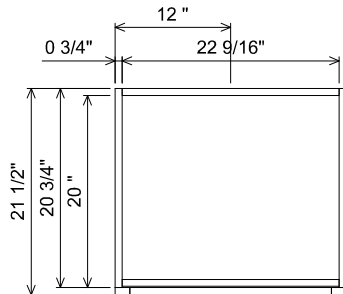

Features

Drawers and interior finished to match exterior

Grain Direction is Horizontal on Drawer Fronts

Grain Direction is Vertical on Doors

Grain Direction is Vertical on Sides