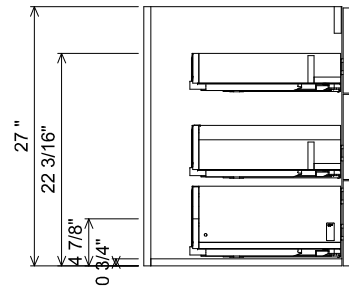

AT SINK CENTER SECTION

 THE FURNITURE GUILD <small>ESTD 1984</small>	406-0148	ALL DRAWINGS AND DIMENSIONS ARE SUBJECT TO CHANGE WITHOUT NOTICE AT THE DISCRETION OF THE MANUFACTURER. THE MANUFACTURER RESERVES THE RIGHT TO MAKE ADDITIONS, DELETIONS, AND MODIFICATIONS TO THE DRAWINGS AS THE MANUFACTURER MAY DEEM APPROPRIATE OR DESIRABLE. DIMENSIONS ARE APPROXIMATE AND MAY VARY WITH ACTUAL CONSTRUCTION. PLEASE CONTACT THE FURNITURE GUILD, INC. TO ENSURE DRAWING IS UP TO DATE. THE INFORMATION CONTAINED IN THIS DRAWING IS THE SOLE PROPERTY OF THE FURNITURE GUILD, INC. ANY REPRODUCTION IN PART OR AS A WHOLE WITHOUT WRITTEN PERMISSION OF THE FURNITURE GUILD, INC. IS PROHIBITED.
	RIVA	
	CURRENT AS OF: 03/17/2022	