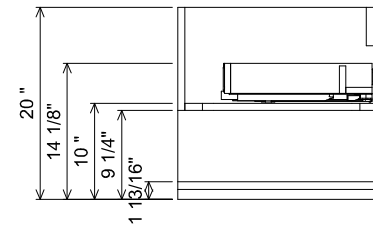

AT SINK CENTER SECTION

 THE FURNITURE GUILD <small>ESTD 1984</small>	433-0148	ALL DRAWINGS AND DIMENSIONS ARE SUBJECT TO CHANGE WITHOUT NOTICE AT THE DISCRETION OF THE MANUFACTURER. THE MANUFACTURER RESERVES THE RIGHT TO MAKE ADDITIONS, DELETIONS, AND MODIFICATIONS TO THE DRAWINGS AS THE MANUFACTURER MAY DEEM APPROPRIATE OR DESIRABLE. DIMENSIONS ARE APPROXIMATE AND MAY VARY WITH ACTUAL CONSTRUCTION. PLEASE CONTACT THE FURNITURE GUILD, INC. TO ENSURE DRAWING IS UP TO DATE. THE INFORMATION CONTAINED IN THIS DRAWING IS THE SOLE PROPERTY OF THE FURNITURE GUILD, INC. ANY REPRODUCTION IN PART OR AS A WHOLE WITHOUT WRITTEN PERMISSION OF THE FURNITURE GUILD, INC. IS PROHIBITED.
	TURINO	
	CURRENT AS OF: 11/03/2021	