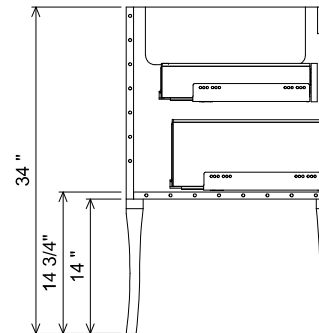

AT SINK CENTER SECTION