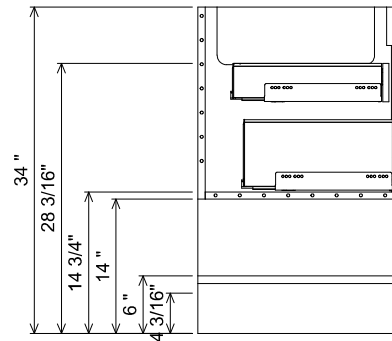

AT BANK SECTION

AT SINK CENTER SECTION

 <b>THE FURNITURE GUILD</b> ESTD 1984	434-0360	ALL DRAWINGS AND DIMENSIONS ARE SUBJECT TO CHANGE WITHOUT NOTICE AT THE DISCRETION OF THE MANUFACTURER. THE MANUFACTURER RESERVES THE RIGHT TO MAKE ADDITIONS, DELETIONS, AND MODIFICATIONS TO THE DRAWINGS AS THE MANUFACTURER MAY DEEM APPROPRIATE OR DESIRABLE. DIMENSIONS ARE APPROXIMATE AND MAY VARY WITH ACTUAL CONSTRUCTION. PLEASE CONTACT THE FURNITURE GUILD, INC. TO ENSURE DRAWING IS UP TO DATE.
	TOURO	
	CURRENT AS OF: 11/04/2021	THE INFORMATION CONTAINED IN THIS DRAWING IS THE SOLE PROPERTY OF THE FURNITURE GUILD, INC. ANY REPRODUCTION IN PART OR AS A WHOLE WITHOUT WRITTEN PERMISSION OF THE FURNITURE GUILD, INC. IS PROHIBITED.