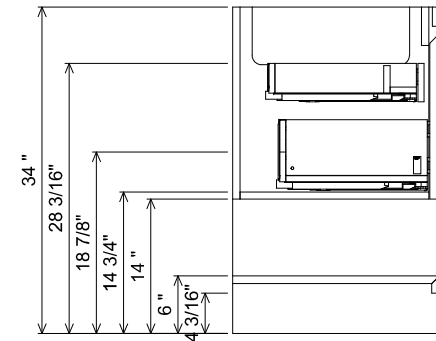

AT BANK SECTION

AT SINK CENTER SECTION

 <b>THE FURNITURE GUILD</b> ESTD 1984	434-0360	ALL DRAWINGS AND DIMENSIONS ARE SUBJECT TO CHANGE WITHOUT NOTICE AT THE DISCRETION OF THE MANUFACTURER. THE MANUFACTURER RESERVES THE RIGHT TO MAKE ADDITIONS, DELETIONS, AND MODIFICATIONS TO THE DRAWINGS AS THE MANUFACTURER MAY DEEM APPROPRIATE OR DESIRABLE. DIMENSIONS ARE APPROXIMATE AND MAY VARY WITH ACTUAL CONSTRUCTION. PLEASE CONTACT THE FURNITURE GUILD, INC. TO ENSURE DRAWING IS UP TO DATE.
	TOURO	
	CURRENT AS OF: 11/04/2021	THE INFORMATION CONTAINED IN THIS DRAWING IS THE SOLE PROPERTY OF THE FURNITURE GUILD, INC. ANY REPRODUCTION IN PART OR AS A WHOLE WITHOUT WRITTEN PERMISSION OF THE FURNITURE GUILD, INC. IS PROHIBITED.