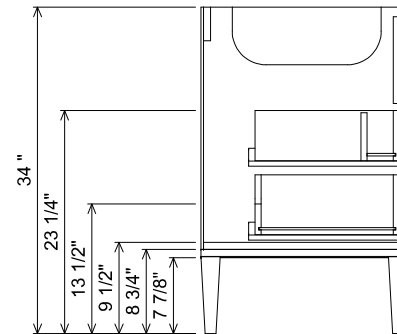

AT SINK CENTER SECTION

 <b>THE FURNITURE GUILD</b> ESTD 1984	0292-0036	ALL DRAWINGS AND DIMENSIONS ARE SUBJECT TO CHANGE WITHOUT NOTICE AT THE DISCRETION OF THE MANUFACTURER. THE MANUFACTURER RESERVES THE RIGHT TO MAKE ADDITIONS, DELETIONS, AND MODIFICATIONS TO THE DRAWINGS AS THE MANUFACTURER MAY DEEM APPROPRIATE OR DESIRABLE. DIMENSIONS ARE APPROXIMATE AND MAY VARY WITH ACTUAL CONSTRUCTION. PLEASE CONTACT THE FURNITURE GUILD, INC. TO ENSURE DRAWING IS UP TO DATE.
	HENLEY	
	CURRENT AS OF: 04/01/2019	THE INFORMATION CONTAINED IN THIS DRAWING IS THE SOLE PROPERTY OF THE FURNITURE GUILD, INC. ANY REPRODUCTION IN PART OR AS A WHOLE WITHOUT WRITTEN PERMISSION OF THE FURNITURE GUILD, INC. IS PROHIBITED.