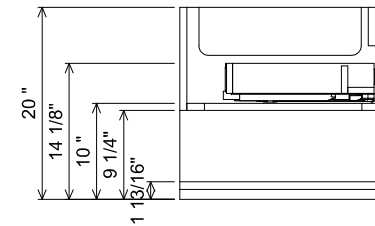

AT SINK CENTER SECTION

 THE FURNITURE GUILD <small>ESTD 1984</small>	433-0124	ALL DRAWINGS AND DIMENSIONS ARE SUBJECT TO CHANGE WITHOUT NOTICE AT THE DISCRETION OF THE MANUFACTURER. THE MANUFACTURER RESERVES THE RIGHT TO MAKE ADDITIONS, DELETIONS, AND MODIFICATIONS TO THE DRAWINGS AS THE MANUFACTURER MAY DEEM APPROPRIATE OR DESIRABLE. DIMENSIONS ARE APPROXIMATE AND MAY VARY WITH ACTUAL CONSTRUCTION. PLEASE CONTACT THE FURNITURE GUILD, INC. TO ENSURE DRAWING IS UP TO DATE. THE INFORMATION CONTAINED IN THIS DRAWING IS THE SOLE PROPERTY OF THE FURNITURE GUILD, INC. ANY REPRODUCTION IN PART OR AS A WHOLE WITHOUT WRITTEN PERMISSION OF THE FURNITURE GUILD, INC. IS PROHIBITED.
	TURINO	
	CURRENT AS OF: 11/03/2021	