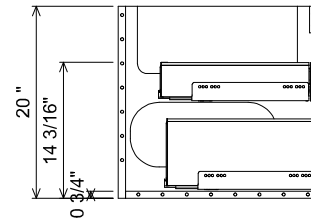

AT BANK SECTION