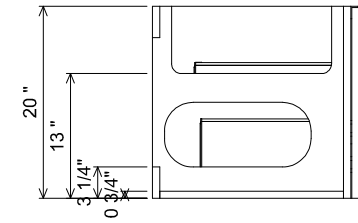

AT SINK CENTER SECTION