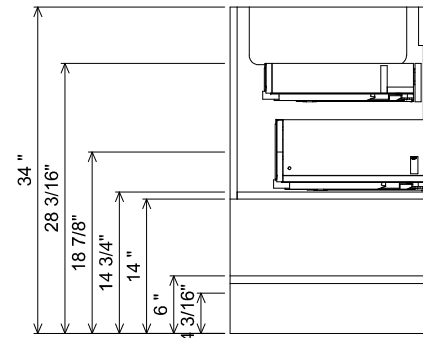

AT SINK CENTER SECTION