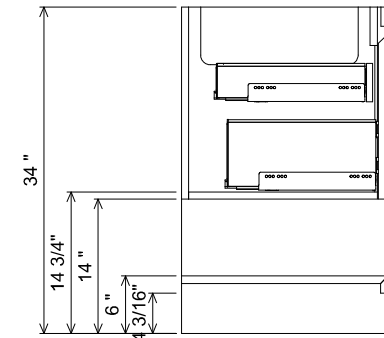

AT BANK SECTION