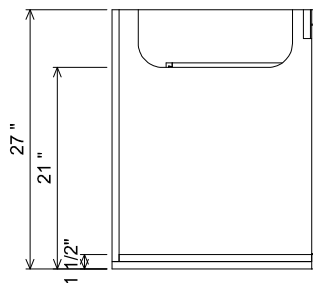

AT SINK CENTER SECTION