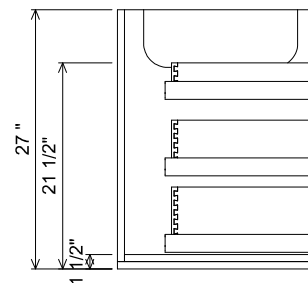

AT BANK SECTION