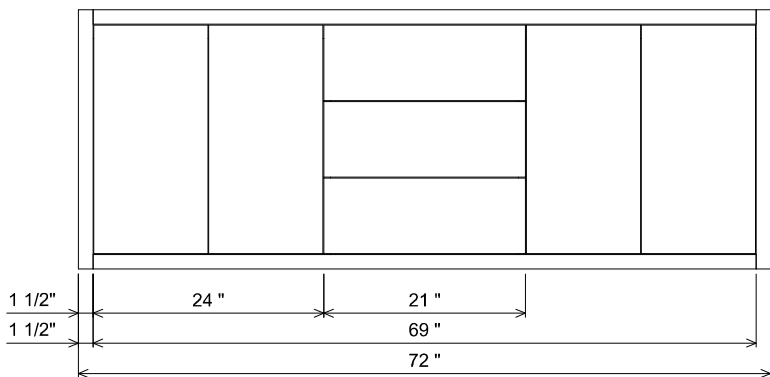

Features

Drawers and interior finished to match exterior

Grain Direction is Horizontal on Drawer Fronts

Grain Direction is Vertical on Doors

Grain Direction is Vertical on Sides