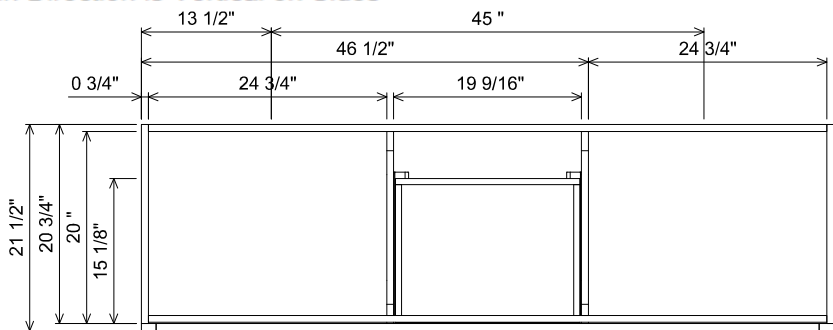

Features

Drawers and interior finished to match exterior

Grain Direction is Horizontal on Drawer Fronts

Grain Direction is Vertical on Doors

Grain Direction is Vertical on Sides