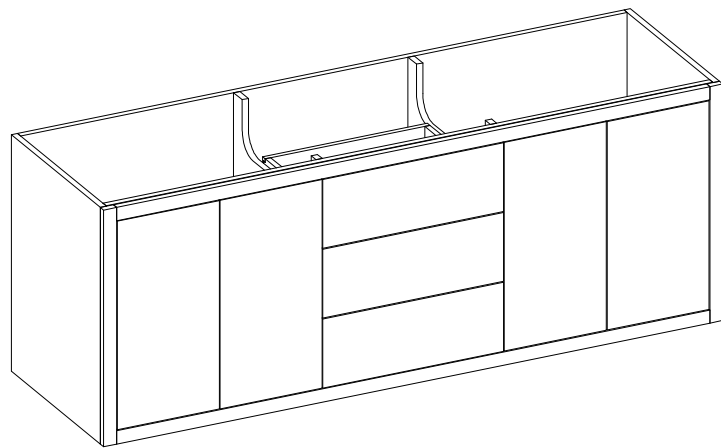

Features

Drawers and interior finished to match exterior

Grain Direction is Horizontal on Drawer Fronts

Grain Direction is Vertical on Doors

Grain Direction is Vertical on Sides