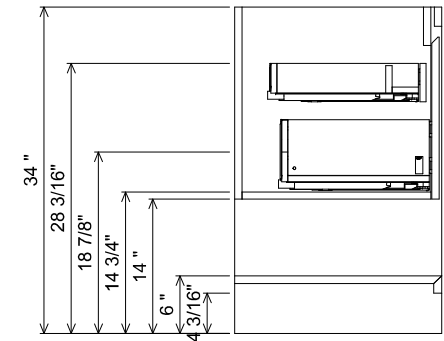

AT BANK SECTION

AT SINK CENTER SECTION

 <b>THE FURNITURE GUILD</b> ESTD 1984	434-0372	ALL DRAWINGS AND DIMENSIONS ARE SUBJECT TO CHANGE WITHOUT NOTICE AT THE DISCRETION OF THE MANUFACTURER. THE MANUFACTURER RESERVES THE RIGHT TO MAKE ADDITIONS, DELETIONS, AND MODIFICATIONS TO THE DRAWINGS AS THE MANUFACTURER MAY DEEM APPROPRIATE OR DESIRABLE. DIMENSIONS ARE APPROXIMATE AND MAY VARY WITH ACTUAL CONSTRUCTION. PLEASE CONTACT THE FURNITURE GUILD, INC. TO ENSURE DRAWING IS UP TO DATE.
	TOURO	
	CURRENT AS OF: 11/04/2021	THE INFORMATION CONTAINED IN THIS DRAWING IS THE SOLE PROPERTY OF THE FURNITURE GUILD, INC. ANY REPRODUCTION IN PART OR AS A WHOLE WITHOUT WRITTEN PERMISSION OF THE FURNITURE GUILD, INC. IS PROHIBITED.