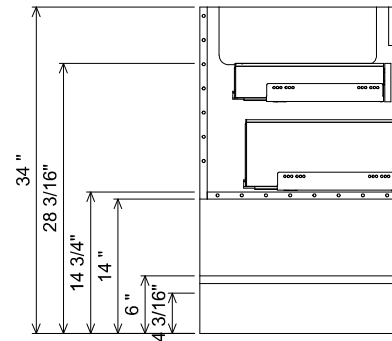

AT BANK SECTION

AT SINK CENTER SECTION

 <b>THE FURNITURE GUILD</b> ESTD 1984	434-0372	ALL DRAWINGS AND DIMENSIONS ARE SUBJECT TO CHANGE WITHOUT NOTICE AT THE DISCRETION OF THE MANUFACTURER. THE MANUFACTURER RESERVES THE RIGHT TO MAKE ADDITIONS, DELETIONS, AND MODIFICATIONS TO THE DRAWINGS AS THE MANUFACTURER MAY DEEM APPROPRIATE OR DESIRABLE. DIMENSIONS ARE APPROXIMATE AND MAY VARY WITH ACTUAL CONSTRUCTION. PLEASE CONTACT THE FURNITURE GUILD, INC. TO ENSURE DRAWING IS UP TO DATE.
	TOURO	
	CURRENT AS OF: 11/04/2021	THE INFORMATION CONTAINED IN THIS DRAWING IS THE SOLE PROPERTY OF THE FURNITURE GUILD, INC. ANY REPRODUCTION IN PART OR AS A WHOLE WITHOUT WRITTEN PERMISSION OF THE FURNITURE GUILD, INC. IS PROHIBITED.