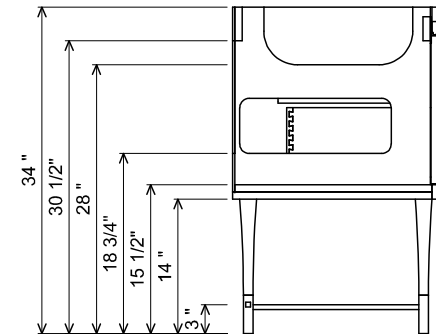

AT BANK SECTION

AT SINK CENTER SECTION

 THE FURNITURE GUILD <small>ESTD 1984</small>	0507-0572	<small>ALL DRAWINGS AND DIMENSIONS ARE SUBJECT TO CHANGE WITHOUT NOTICE AT THE DISCRETION OF THE MANUFACTURER. THE MANUFACTURER RESERVES THE RIGHT TO MAKE ADDITIONS, DELETIONS, AND MODIFICATIONS TO THE DRAWINGS AS THE MANUFACTURER MAY DEEM APPROPRIATE OR DESIRABLE. DIMENSIONS ARE APPROXIMATE AND MAY VARY WITH ACTUAL CONSTRUCTION. PLEASE CONTACT THE FURNITURE GUILD, INC. TO ENSURE DRAWING IS UP TO DATE.</small>
	ZOE	
	CURRENT AS OF: 02/07/2020	<small>THE INFORMATION CONTAINED IN THIS DRAWING IS THE SOLE PROPERTY OF THE FURNITURE GUILD, INC. ANY REPRODUCTION IN PART OR AS A WHOLE WITHOUT WRITTEN PERMISSION OF THE FURNITURE GUILD, INC. IS PROHIBITED.</small>