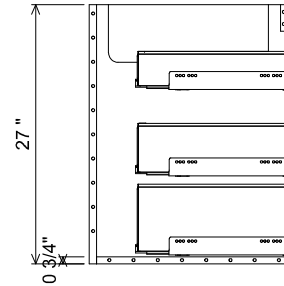

AT BANK SECTION