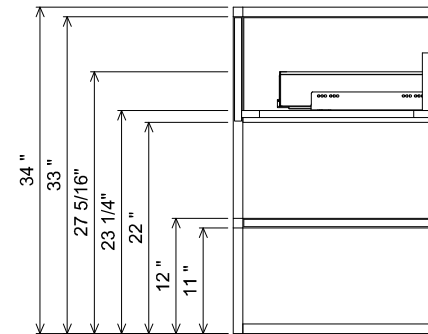

AT SINK CENTER SECTION

NOT AVAILABLE IN POLISHED CHROME

PREPARATION INSTRUCTIONS

All vanities require solid blocking in the wall
 Plumbing supply and waste to be 24"H above finished floor
 Space for Undermount sink: 6.75"H

 THE FURNITURE GUILD <small>ESTD 1984</small>	0610-0572	<small>ALL DRAWINGS AND DIMENSIONS ARE SUBJECT TO CHANGE WITHOUT NOTICE AT THE DISCRETION OF THE MANUFACTURER. THE MANUFACTURER RESERVES THE RIGHT TO MAKE ADDITIONS, DELETIONS, AND MODIFICATIONS TO THE DRAWINGS AS THE MANUFACTURER MAY DEEM APPROPRIATE OR DESIRABLE. DIMENSIONS ARE APPROXIMATE AND MAY VARY WITH ACTUAL CONSTRUCTION. PLEASE CONTACT THE FURNITURE GUILD, INC. TO ENSURE DRAWING IS UP TO DATE.</small>
	WINSTON	
	CURRENT AS OF:	06/01/2019