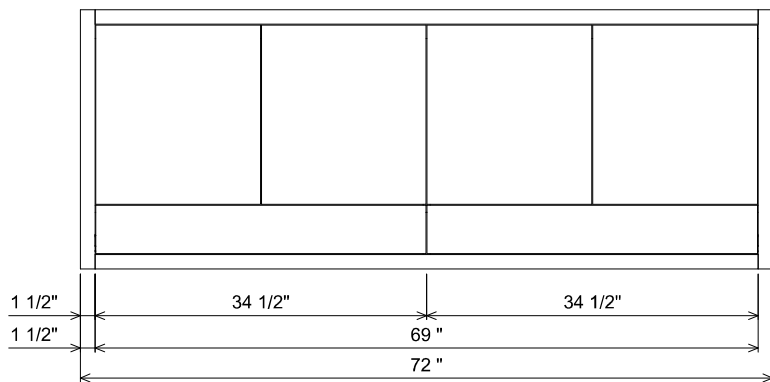

Features

Drawers and interior finished to match exterior

Grain Direction is Horizontal on Drawer Fronts

Grain Direction is Vertical on Doors

Grain Direction is Vertical on Sides

PREPARATION INSTRUCTIONS

All vanities require solid blocking in the wall
Plumbing supply and waste to be 24" H above finished floor
Space for Undermount sink: 4 3/4" H

THE FURNITURE GUILD

ESTD 1984

106-0206-72

LYLAH

CURRENT AS OF: 06/03/2022