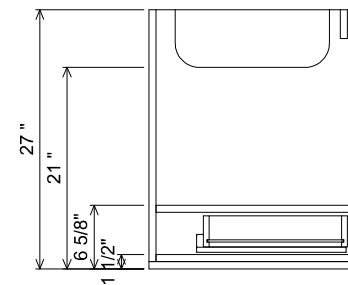

AT SINK CENTER SECTION