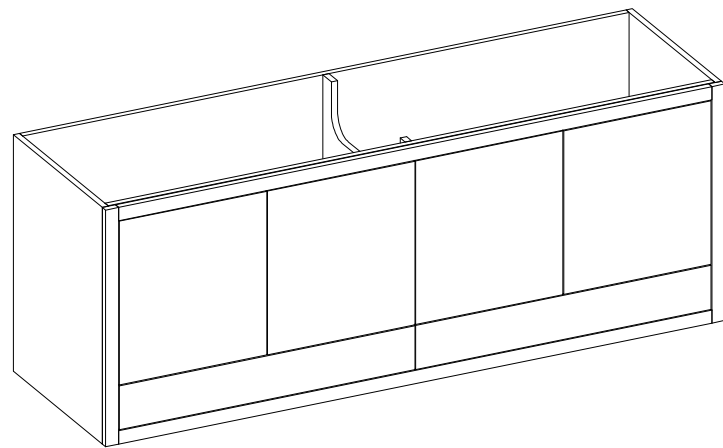

Features

Drawers and interior finished to match exterior

Grain Direction is Horizontal on Drawer Fronts

Grain Direction is Vertical on Doors

Grain Direction is Vertical on Sides

PREPARATION INSTRUCTIONS

All vanities require solid blocking in the wall
Plumbing supply and waste to be 24" H above finished floor
Space for Undermount sink: 4 3/4" H

THE FURNITURE GUILD

ESTD 1984

106-0206-72

LYLAH

CURRENT AS OF: 06/03/2022