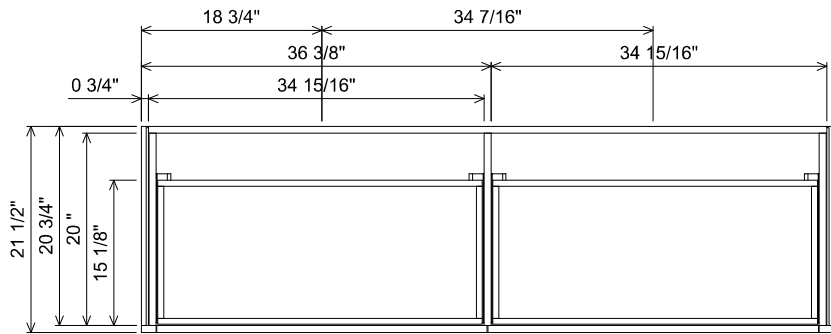

Features

Drawers and interior finished to match exterior

Grain Direction is Horizontal on Drawer Fronts

Grain Direction is Vertical on Doors

Grain Direction is Vertical on Sides

AT BOTTOM DRAWER SECTION