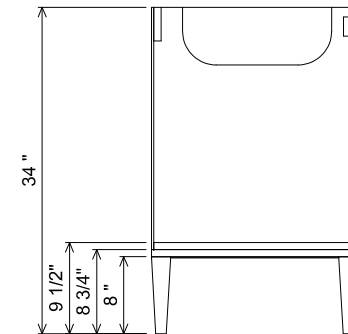

AT SINK CENTER SECTION

 THE FURNITURE GUILD <small>ESTD 1984</small>	292-0230	ALL DRAWINGS AND DIMENSIONS ARE SUBJECT TO CHANGE WITHOUT NOTICE AT THE DISCRETION OF THE MANUFACTURER. THE MANUFACTURER RESERVES THE RIGHT TO MAKE ADDITIONS, DELETIONS, AND MODIFICATIONS TO THE DRAWINGS AS THE MANUFACTURER MAY DEEM APPROPRIATE OR DESIRABLE. DIMENSIONS ARE APPROXIMATE AND MAY VARY WITH ACTUAL CONSTRUCTION. PLEASE CONTACT THE FURNITURE GUILD, INC. TO ENSURE DRAWING IS UP TO DATE. THE INFORMATION CONTAINED IN THIS DRAWING IS THE SOLE PROPERTY OF THE FURNITURE GUILD, INC. ANY REPRODUCTION IN PART OR AS A WHOLE WITHOUT WRITTEN PERMISSION OF THE FURNITURE GUILD, INC. IS PROHIBITED.
	HENLEY	
	CURRENT AS OF: 05/12/2020	