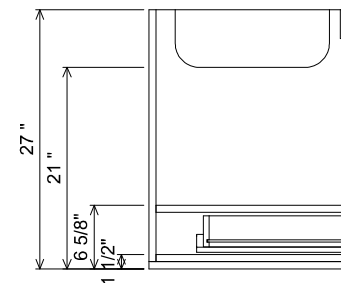

Features

Drawers and interior finished to match exterior

Grain Direction is Horizontal on Drawer Fronts

Grain Direction is Vertical on Doors

Grain Direction is Vertical on Sides

AT BOTTOM DRAWER SECTION

AT SINK CENTER SECTION

PREPARATION INSTRUCTIONS

All vanities require solid blocking in the wall

Plumbing supply and waste to be 24" H above finished floor

Space for Undermount sink: 4 3/4" H

 THE FURNITURE GUILD <small>ESTD 1984</small>	106-0206-54	<small>ALL DRAWINGS AND DIMENSIONS ARE SUBJECT TO CHANGE WITHOUT NOTICE AT THE DISCRETION OF THE MANUFACTURER. THE MANUFACTURER RESERVES THE RIGHT TO MAKE ADDITIONS, DELETIONS, AND MODIFICATIONS TO THE DRAWINGS AS THE MANUFACTURER MAY DEEM APPROPRIATE OR DESIRABLE. DIMENSIONS ARE APPROXIMATE AND MAY VARY WITH ACTUAL CONSTRUCTION. PLEASE CONTACT THE FURNITURE GUILD, INC. TO ENSURE DRAWING IS UP TO DATE.</small>
	LYLAH	
	CURRENT AS OF:	06/03/2022