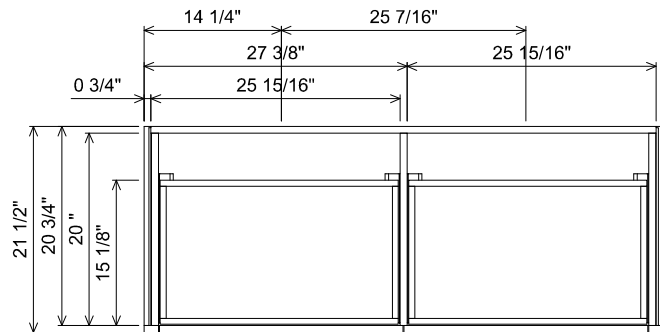

Features

Drawers and interior finished to match exterior

Grain Direction is Horizontal on Drawer Fronts

Grain Direction is Vertical on Doors

Grain Direction is Vertical on Sides

AT BOTTOM DRAWER SECTION

AT SINK CENTER SECTION

PREPARATION INSTRUCTIONS

All vanities require solid blocking in the wall

Plumbing supply and waste to be 24" H above finished floor

Space for Undermount sink: 4 3/4" H

 THE FURNITURE GUILD <small>ESTD 1984</small>	106-0206-54	<small>ALL DRAWINGS AND DIMENSIONS ARE SUBJECT TO CHANGE WITHOUT NOTICE AT THE DISCRETION OF THE MANUFACTURER. THE MANUFACTURER RESERVES THE RIGHT TO MAKE ADDITIONS, DELETIONS, AND MODIFICATIONS TO THE DRAWINGS AS THE MANUFACTURER MAY DEEM APPROPRIATE OR DESIRABLE. DIMENSIONS ARE APPROXIMATE AND MAY VARY WITH ACTUAL CONSTRUCTION. PLEASE CONTACT THE FURNITURE GUILD, INC. TO ENSURE DRAWING IS UP TO DATE.</small>
	LYLAH	
	CURRENT AS OF:	06/03/2022