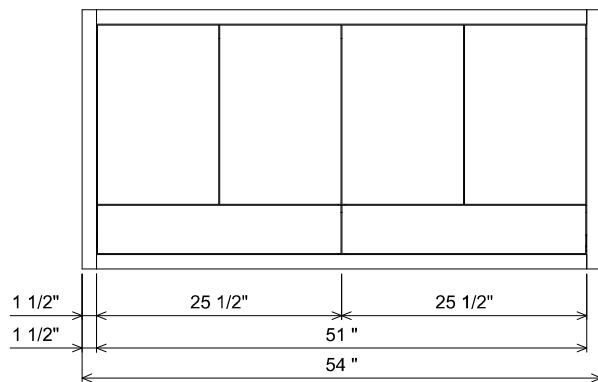

Features

Drawers and interior finished to match exterior

Grain Direction is Horizontal on Drawer Fronts

Grain Direction is Vertical on Doors

Grain Direction is Vertical on Sides

AT BOTTOM DRAWER SECTION

AT SINK CENTER SECTION

PREPARATION INSTRUCTIONS

All vanities require solid blocking in the wall

Plumbing supply and waste to be 24" H above finished floor

Space for Undermount sink: 4 3/4" H

 THE FURNITURE GUILD <small>ESTD 1984</small>	106-0206-54	<small>ALL DRAWINGS AND DIMENSIONS ARE SUBJECT TO CHANGE WITHOUT NOTICE AT THE DISCRETION OF THE MANUFACTURER. THE MANUFACTURER RESERVES THE RIGHT TO MAKE ADDITIONS, DELETIONS, AND MODIFICATIONS TO THE DRAWINGS AS THE MANUFACTURER MAY DEEM APPROPRIATE OR DESIRABLE. DIMENSIONS ARE APPROXIMATE AND MAY VARY WITH ACTUAL CONSTRUCTION. PLEASE CONTACT THE FURNITURE GUILD, INC. TO ENSURE DRAWING IS UP TO DATE.</small>
	LYLAH	
	CURRENT AS OF:	06/03/2022