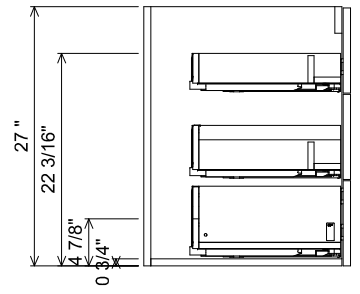

AT SINK CENTER SECTION

 THE FURNITURE GUILD <small>ESTD 1984</small>	0406-0136	ALL DRAWINGS AND DIMENSIONS ARE SUBJECT TO CHANGE WITHOUT NOTICE AT THE DISCRETION OF THE MANUFACTURER. THE MANUFACTURER RESERVES THE RIGHT TO MAKE ADDITIONS, DELETIONS, AND MODIFICATIONS TO THE DRAWINGS AS THE MANUFACTURER MAY DEEM APPROPRIATE OR DESIRABLE. DIMENSIONS ARE APPROXIMATE AND MAY VARY WITH ACTUAL CONSTRUCTION. PLEASE CONTACT THE FURNITURE GUILD, INC. TO ENSURE DRAWING IS UP TO DATE. THE INFORMATION CONTAINED IN THIS DRAWING IS THE SOLE PROPERTY OF THE FURNITURE GUILD, INC. ANY REPRODUCTION IN PART OR AS A WHOLE WITHOUT WRITTEN PERMISSION OF THE FURNITURE GUILD, INC. IS PROHIBITED.
	RIVA	
	CURRENT AS OF: 09/01/2019	