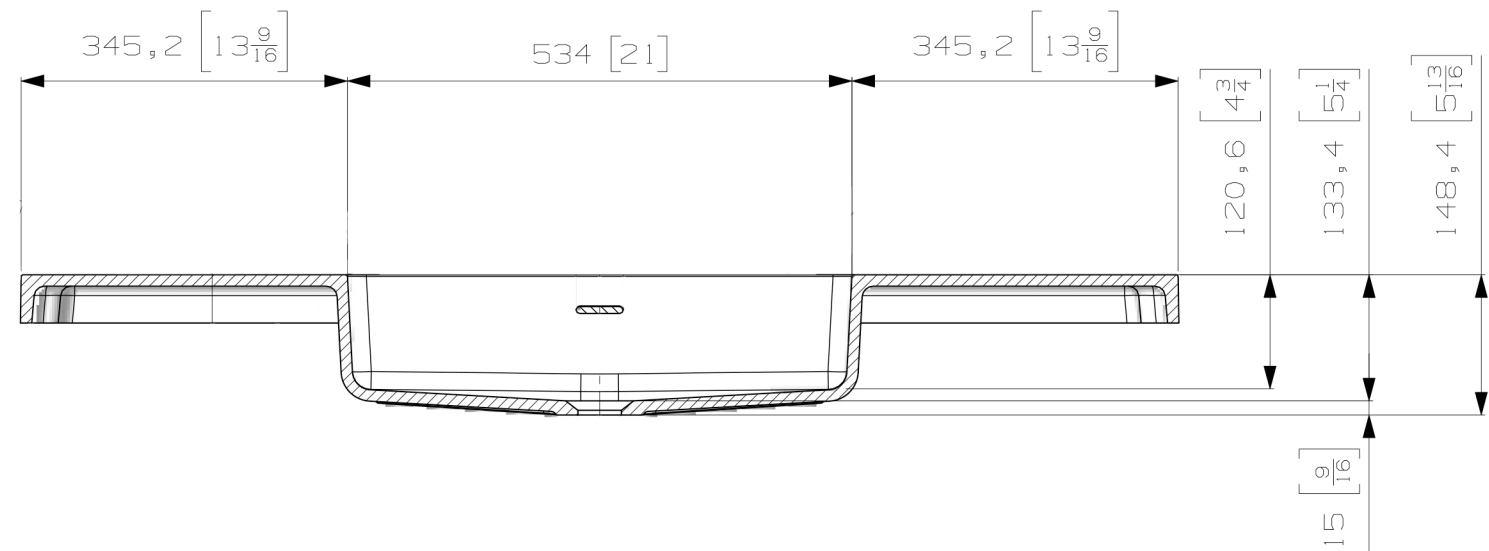

SECTION E-E

Faucet Holes are 1 3/8" Dia
 Drain Holes are 1 13/16" Dia
 Works best with larger european drain

Faucet Holes Available - 1 or 3

THE FURNITURE GUILD

ESTD 1984

MS-[color]-2.0-48-F-[faucet]-MSR2

48" MINERALSTONE COUNTERSINK