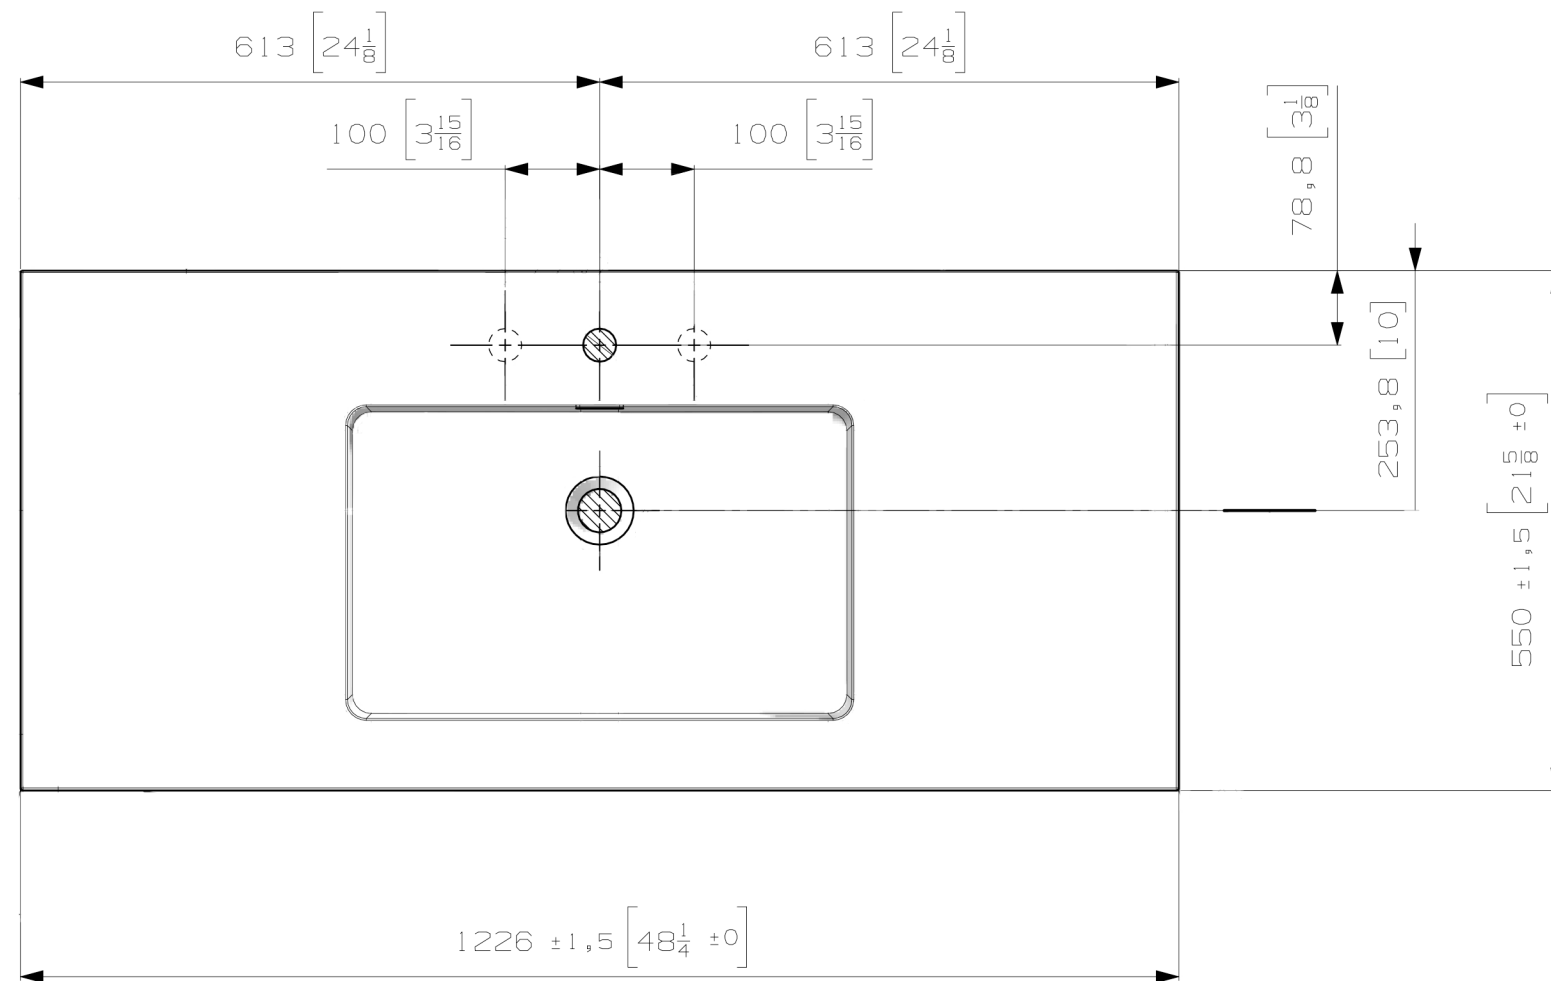

SECTION E-E

Faucet Holes are 1 3/8" Dia
 Drain Holes are 1 13/16" Dia
 Works best with larger european drain

Faucet Holes Available - 1 or 3

THE FURNITURE GUILD

ESTD 1984

MS-[color]-2.0-48-F-[faucet]-MSR2

48" MINERALSTONE COUNTERSINK