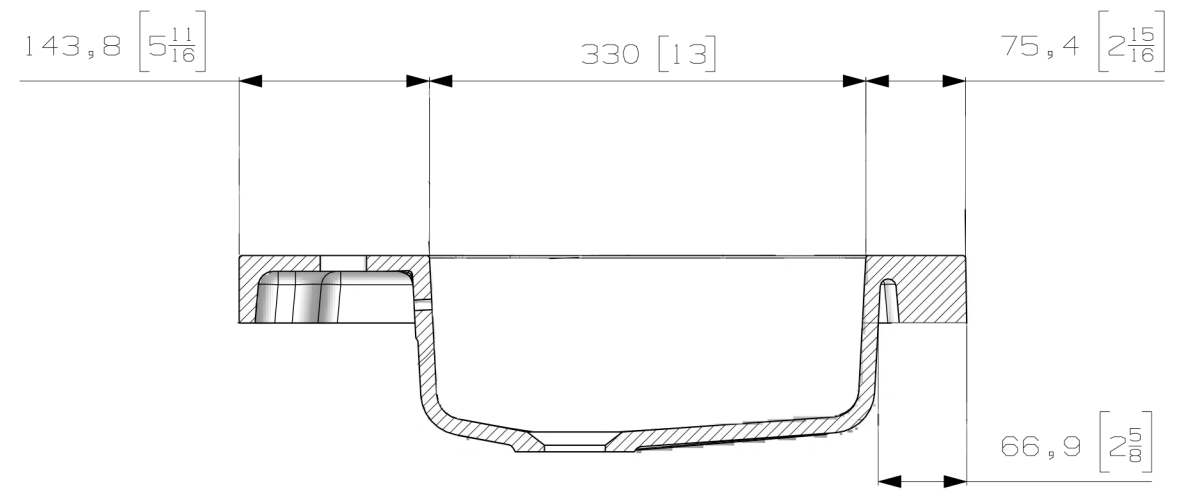

SECTION E-E

Faucet Holes are 1 3/8" Dia
 Drain Holes are 1 13/16" Dia
 Works best with larger european drain

Faucet Holes Available - 1 or 3

THE FURNITURE GUILD

ESTD 1984

MS-[color]-2.0-48-F-[faucet]-MSR2

48" MINERALSTONE COUNTERSINK