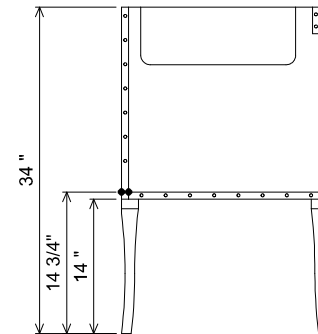

AT SINK CENTER SECTION

 <b>THE FURNITURE GUILD</b> <small>ESTD 1984</small>	0510-0224	ALL DRAWINGS AND DIMENSIONS ARE SUBJECT TO CHANGE WITHOUT NOTICE AT THE DISCRETION OF THE MANUFACTURER. THE MANUFACTURER RESERVES THE RIGHT TO MAKE ADDITIONS, DELETIONS, AND MODIFICATIONS TO THE DRAWINGS AS THE MANUFACTURER MAY DEEM APPROPRIATE OR DESIRABLE. DIMENSIONS ARE APPROXIMATE AND MAY VARY WITH ACTUAL CONSTRUCTION. PLEASE CONTACT THE FURNITURE GUILD, INC. TO ENSURE DRAWING IS UP TO DATE.  THE INFORMATION CONTAINED IN THIS DRAWING IS THE SOLE PROPERTY OF THE FURNITURE GUILD, INC. ANY REPRODUCTION IN PART OR AS A WHOLE WITHOUT WRITTEN PERMISSION OF THE FURNITURE GUILD, INC. IS PROHIBITED.
	SOPHIA	
	CURRENT AS OF: 12/01/2018	