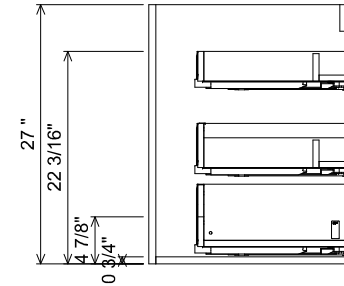

AT SINK CENTER SECTION

 THE FURNITURE GUILD <small>ESTD 1984</small>	0406-0272	ALL DRAWINGS AND DIMENSIONS ARE SUBJECT TO CHANGE WITHOUT NOTICE AT THE DISCRETION OF THE MANUFACTURER. THE MANUFACTURER RESERVES THE RIGHT TO MAKE ADDITIONS, DELETIONS, AND MODIFICATIONS TO THE DRAWINGS AS THE MANUFACTURER MAY DEEM APPROPRIATE OR DESIRABLE. DIMENSIONS ARE APPROXIMATE AND MAY VARY WITH ACTUAL CONSTRUCTION. PLEASE CONTACT THE FURNITURE GUILD, INC. TO ENSURE DRAWING IS UP TO DATE. THE INFORMATION CONTAINED IN THIS DRAWING IS THE SOLE PROPERTY OF THE FURNITURE GUILD, INC. ANY REPRODUCTION IN PART OR AS A WHOLE WITHOUT WRITTEN PERMISSION OF THE FURNITURE GUILD, INC. IS PROHIBITED.
	RIVA	
	CURRENT AS OF: 10/01/2019	