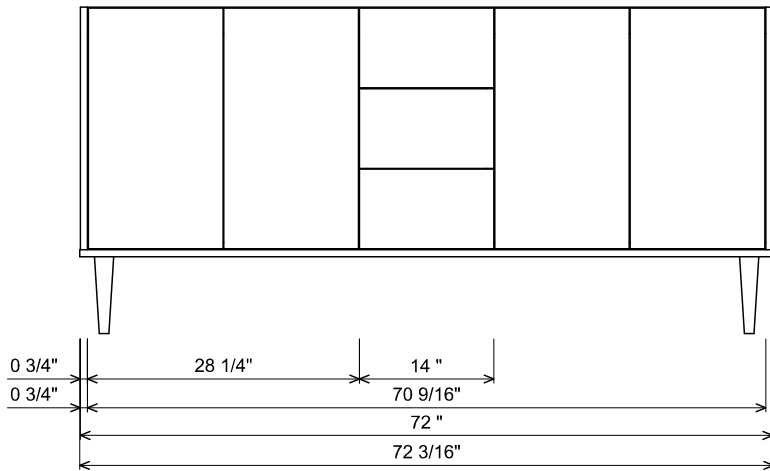

AT SINK CENTER SECTION

AT BANK SECTION

 THE FURNITURE GUILD <small>ESTD 1984</small>	0291-0772	<small>ALL DRAWINGS AND DIMENSIONS ARE SUBJECT TO CHANGE WITHOUT NOTICE AT THE DISCRETION OF THE MANUFACTURER. THE MANUFACTURER RESERVES THE RIGHT TO MAKE ADDITIONS, DELETIONS, AND MODIFICATIONS TO THE DRAWINGS AS THE MANUFACTURER MAY DEEM APPROPRIATE OR DESIRABLE. DIMENSIONS ARE APPROXIMATE AND MAY VARY WITH ACTUAL CONSTRUCTION. PLEASE CONTACT THE FURNITURE GUILD, INC. TO ENSURE DRAWING IS UP TO DATE.</small>
	HAILEY	
	CURRENT AS OF: 01/30/2020	<small>THE INFORMATION CONTAINED IN THIS DRAWING IS THE SOLE PROPERTY OF THE FURNITURE GUILD, INC. ANY REPRODUCTION IN PART OR AS A WHOLE WITHOUT WRITTEN PERMISSION OF THE FURNITURE GUILD, INC. IS PROHIBITED.</small>