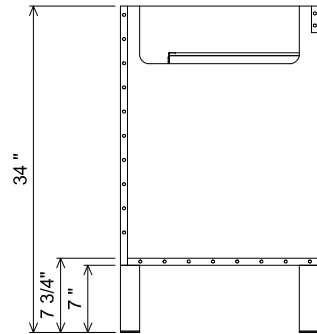

AT SINK SECTION

AT BANK SECTION

 THE FURNITURE GUILD ESTD 1984	0420-0448	ALL DRAWINGS AND DIMENSIONS ARE SUBJECT TO CHANGE WITHOUT NOTICE AT THE DISCRETION OF THE MANUFACTURER. THE MANUFACTURER RESERVES THE RIGHT TO MAKE ADDITIONS, DELETIONS, AND MODIFICATIONS TO THE DRAWINGS AS THE MANUFACTURER MAY DEEM APPROPRIATE OR DESIRABLE. DIMENSIONS ARE APPROXIMATE AND MAY VARY WITH ACTUAL CONSTRUCTION. PLEASE CONTACT THE FURNITURE GUILD, INC. TO ENSURE DRAWING IS UP TO DATE.
	REVO	
	CURRENT AS OF: 04/01/2018	THE INFORMATION CONTAINED IN THIS DRAWING IS THE SOLE PROPERTY OF THE FURNITURE GUILD, INC. ANY REPRODUCTION IN PART OR AS A WHOLE WITHOUT WRITTEN PERMISSION OF THE FURNITURE GUILD, INC. IS PROHIBITED.