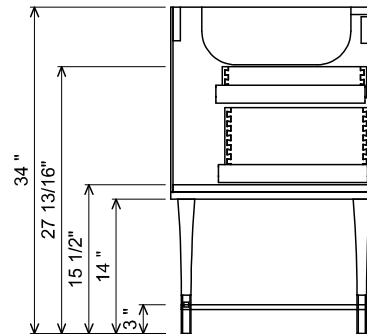

AT BANK SECTION

AT SINK CENTER SECTION

 THE FURNITURE GUILD ESTD 1984	0507-0660	ALL DRAWINGS AND DIMENSIONS ARE SUBJECT TO CHANGE WITHOUT NOTICE AT THE DISCRETION OF THE MANUFACTURER. THE MANUFACTURER RESERVES THE RIGHT TO MAKE ADDITIONS, DELETIONS, AND MODIFICATIONS TO THE DRAWINGS AS THE MANUFACTURER MAY DEEM APPROPRIATE OR DESIRABLE. DIMENSIONS ARE APPROXIMATE AND MAY VARY WITH ACTUAL CONSTRUCTION. PLEASE CONTACT THE FURNITURE GUILD, INC. TO ENSURE DRAWING IS UP TO DATE.
	ZOE	
	CURRENT AS OF: 02/07/2020	THE INFORMATION CONTAINED IN THIS DRAWING IS THE SOLE PROPERTY OF THE FURNITURE GUILD, INC. ANY REPRODUCTION IN PART OR AS A WHOLE WITHOUT WRITTEN PERMISSION OF THE FURNITURE GUILD, INC. IS PROHIBITED.