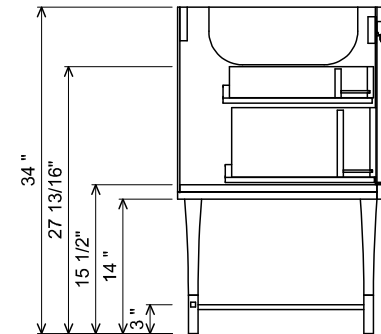

AT BANK SECTION

AT SINK CENTER SECTION

 THE FURNITURE GUILD ESTD 1984	0507-0660	ALL DRAWINGS AND DIMENSIONS ARE SUBJECT TO CHANGE WITHOUT NOTICE AT THE DISCRETION OF THE MANUFACTURER. THE MANUFACTURER RESERVES THE RIGHT TO MAKE ADDITIONS, DELETIONS, AND MODIFICATIONS TO THE DRAWINGS AS THE MANUFACTURER MAY DEEM APPROPRIATE OR DESIRABLE. DIMENSIONS ARE APPROXIMATE AND MAY VARY WITH ACTUAL CONSTRUCTION. PLEASE CONTACT THE FURNITURE GUILD, INC. TO ENSURE DRAWING IS UP TO DATE.
	ZOE	
	CURRENT AS OF: 02/07/2020	THE INFORMATION CONTAINED IN THIS DRAWING IS THE SOLE PROPERTY OF THE FURNITURE GUILD, INC. ANY REPRODUCTION IN PART OR AS A WHOLE WITHOUT WRITTEN PERMISSION OF THE FURNITURE GUILD, INC. IS PROHIBITED.