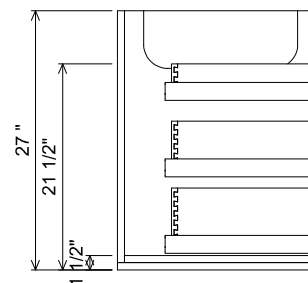

AT BANK SECTION