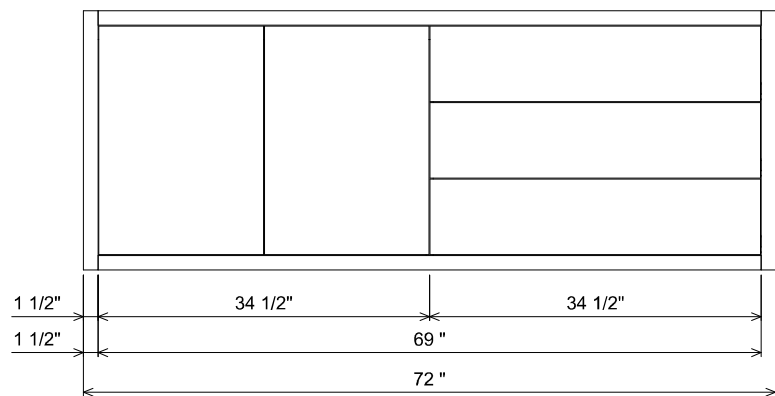

Features

Drawers and interior finished to match exterior

Grain Direction is Horizontal on Drawer Fronts

Grain Direction is Vertical on Doors

Grain Direction is Vertical on Sides

AT BANK SECTION

PREPARATION INSTRUCTIONS

All vanities require solid blocking in the wall

Plumbing supply and waste to be 24"H above finished floor

Space for Undermount sink: 4 3/4" H

THE
FURNITURE GUILD

ESTD 1984

106-0406-72

LYLAH

CURRENT AS OF: 02/19/2024