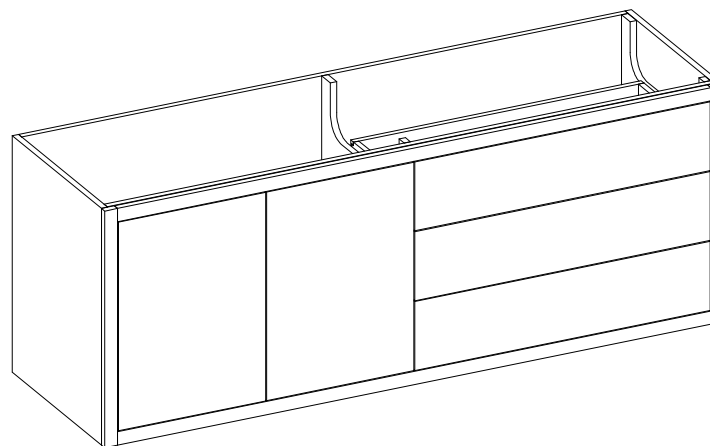

Features

Drawers and interior finished to match exterior

Grain Direction is Horizontal on Drawer Fronts

Grain Direction is Vertical on Doors

Grain Direction is Vertical on Sides