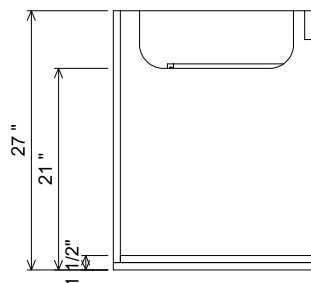

AT SINK CENTER SECTION