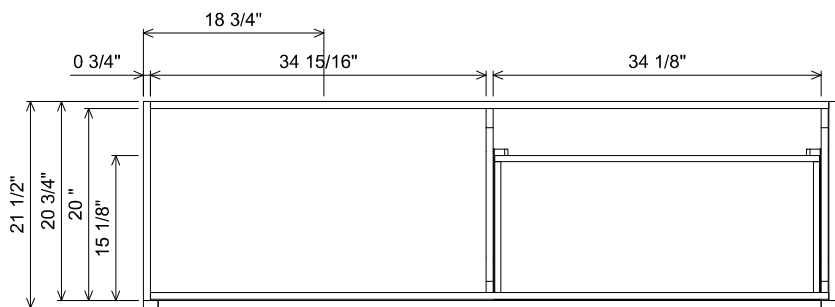

Features

Drawers and interior finished to match exterior

Grain Direction is Horizontal on Drawer Fronts

Grain Direction is Vertical on Doors

Grain Direction is Vertical on Sides