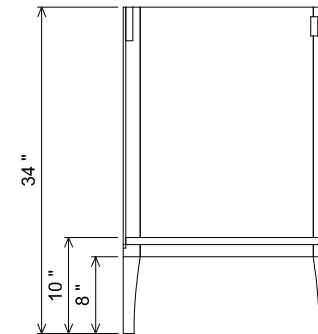

AT SINK CENTER SECTION

 THE FURNITURE GUILD ESTD 1984	293-0236	ALL DRAWINGS AND DIMENSIONS ARE SUBJECT TO CHANGE WITHOUT NOTICE AT THE DISCRETION OF THE MANUFACTURER. THE MANUFACTURER RESERVES THE RIGHT TO MAKE ADDITIONS, DELETIONS, AND MODIFICATIONS TO THE DRAWINGS AS THE MANUFACTURER MAY DEEM APPROPRIATE OR DESIRABLE. DIMENSIONS ARE APPROXIMATE AND MAY VARY WITH ACTUAL CONSTRUCTION. PLEASE CONTACT THE FURNITURE GUILD, INC. TO ENSURE DRAWING IS UP TO DATE.
	LYDIA	
	CURRENT AS OF: 01/08/2022	THE INFORMATION CONTAINED IN THIS DRAWING IS THE SOLE PROPERTY OF THE FURNITURE GUILD, INC. ANY REPRODUCTION IN PART OR AS A WHOLE WITHOUT WRITTEN PERMISSION OF THE FURNITURE GUILD, INC. IS PROHIBITED.