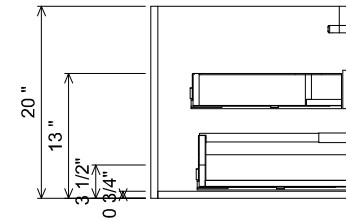

AT SINK CENTER SECTION

**PREPARATION INSTRUCTIONS**

All vanities require solid blocking in the wall  
 Plumbing supply and waste to be 25"H above finished floor  
 Space for Undermount sink: 5 3/4"H

 <p>THE FURNITURE GUILD INC.</p> <p><b>nuvo</b></p>	0490-0272	<p>ALL DRAWINGS AND DIMENSIONS ARE SUBJECT TO CHANGE WITHOUT NOTICE AT THE DISCRETION OF THE MANUFACTURER. THE MANUFACTURER RESERVES THE RIGHT TO MAKE ADDITIONS, DELETIONS, AND MODIFICATIONS TO THE DRAWINGS AS THE MANUFACTURER MAY DEEM APPROPRIATE OR DESIRABLE. DIMENSIONS ARE APPROXIMATE AND MAY VARY WITH ACTUAL CONSTRUCTION. PLEASE CONTACT THE FURNITURE GUILD, INC. TO ENSURE DRAWING IS UP TO DATE.</p>
	SYDNEY	
CURRENT AS OF:	10/01/2014	<p>THE INFORMATION CONTAINED IN THIS DRAWING IS THE SOLE PROPERTY OF THE FURNITURE GUILD, INC. ANY REPRODUCTION IN PART OR AS A WHOLE WITHOUT WRITTEN PERMISSION OF THE FURNITURE GUILD, INC. IS PROHIBITED.</p>