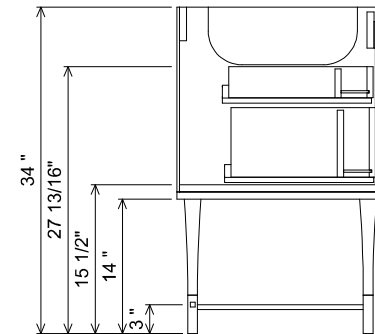

AT SINK CENTER SECTION

 THE FURNITURE GUILD <small>ESTD 1984</small>	507-0148	<small>ALL DRAWINGS AND DIMENSIONS ARE SUBJECT TO CHANGE WITHOUT NOTICE AT THE DISCRETION OF THE MANUFACTURER. THE MANUFACTURER RESERVES THE RIGHT TO MAKE ADDITIONS, DELETIONS, AND MODIFICATIONS TO THE DRAWINGS AS THE MANUFACTURER MAY DEEM APPROPRIATE OR DESIRABLE. DIMENSIONS ARE APPROXIMATE AND MAY VARY WITH ACTUAL CONSTRUCTION. PLEASE CONTACT THE FURNITURE GUILD, INC. TO ENSURE DRAWING IS UP TO DATE.</small>
	ZOE	
	<small>CURRENT AS OF:</small> 11/09/2021	<small>THE INFORMATION CONTAINED IN THIS DRAWING IS THE SOLE PROPERTY OF THE FURNITURE GUILD, INC. ANY REPRODUCTION IN PART OR AS A WHOLE WITHOUT WRITTEN PERMISSION OF THE FURNITURE GUILD, INC. IS PROHIBITED.</small>