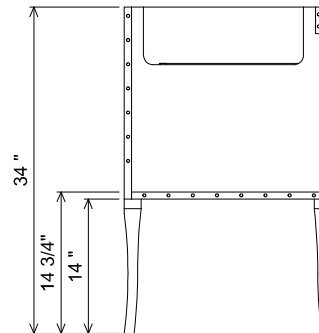

AT SINK CENTER SECTION