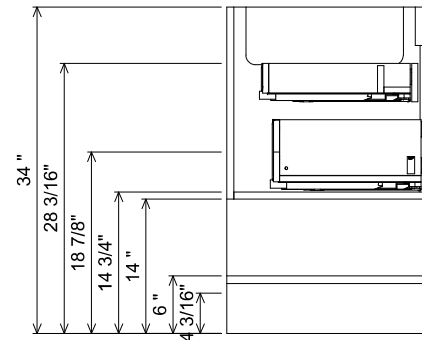

AT SINK CENTER SECTION

 THE FURNITURE GUILD <small>ESTD 1984</small>	434-0254	ALL DRAWINGS AND DIMENSIONS ARE SUBJECT TO CHANGE WITHOUT NOTICE AT THE DISCRETION OF THE MANUFACTURER. THE MANUFACTURER RESERVES THE RIGHT TO MAKE ADDITIONS, DELETIONS, AND MODIFICATIONS TO THE DRAWINGS AS THE MANUFACTURER MAY DEEM APPROPRIATE OR DESIRABLE. DIMENSIONS ARE APPROXIMATE AND MAY VARY WITH ACTUAL CONSTRUCTION. PLEASE CONTACT THE FURNITURE GUILD, INC. TO ENSURE DRAWING IS UP TO DATE. THE INFORMATION CONTAINED IN THIS DRAWING IS THE SOLE PROPERTY OF THE FURNITURE GUILD, INC. ANY REPRODUCTION IN PART OR AS A WHOLE WITHOUT WRITTEN PERMISSION OF THE FURNITURE GUILD, INC. IS PROHIBITED.
	TOURO	
	CURRENT AS OF: 11/04/2021	