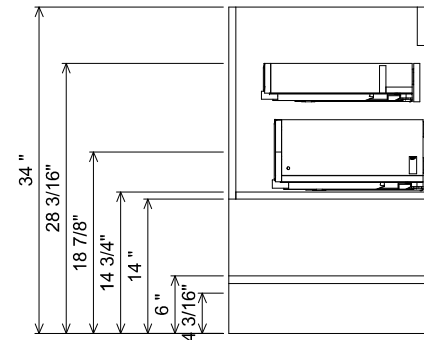

AT SINK CENTER SECTION

 <b>THE FURNITURE GUILD</b> <small>ESTD 1984</small>	434-142	<small>ALL DRAWINGS AND DIMENSIONS ARE SUBJECT TO CHANGE WITHOUT NOTICE AT THE DISCRETION OF THE MANUFACTURER. THE MANUFACTURER RESERVES THE RIGHT TO MAKE ADDITIONS, DELETIONS, AND MODIFICATIONS TO THE DRAWINGS AS THE MANUFACTURER MAY DEEM APPROPRIATE OR DESIRABLE. DIMENSIONS ARE APPROXIMATE AND MAY VARY WITH ACTUAL CONSTRUCTION. PLEASE CONTACT THE FURNITURE GUILD, INC. TO ENSURE DRAWING IS UP TO DATE.</small>
	TOURO	
	<small>CURRENT AS OF:</small> 11/04/2021	<small>THE INFORMATION CONTAINED IN THIS DRAWING IS THE SOLE PROPERTY OF THE FURNITURE GUILD, INC. ANY REPRODUCTION IN PART OR AS A WHOLE WITHOUT WRITTEN PERMISSION OF THE FURNITURE GUILD, INC. IS PROHIBITED.</small>