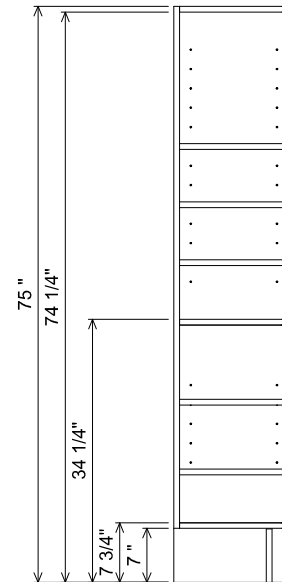

SECTION

SECTION

 THE FURNITURE GUILD <small>ESTD 1984</small>	430-LC-1975	ALL DRAWINGS AND DIMENSIONS ARE SUBJECT TO CHANGE WITHOUT NOTICE AT THE DISCRETION OF THE MANUFACTURER. THE MANUFACTURER RESERVES THE RIGHT TO MAKE ADDITIONS, DELETIONS, AND MODIFICATIONS TO THE DRAWINGS AS THE MANUFACTURER MAY DEEM APPROPRIATE OR DESIRABLE. DIMENSIONS ARE APPROXIMATE AND MAY VARY WITH ACTUAL CONSTRUCTION. PLEASE CONTACT THE FURNITURE GUILD, INC. TO ENSURE DRAWING IS UP TO DATE. THE INFORMATION CONTAINED IN THIS DRAWING IS THE SOLE PROPERTY OF THE FURNITURE GUILD, INC. ANY REPRODUCTION IN PART OR AS A WHOLE WITHOUT WRITTEN PERMISSION OF THE FURNITURE GUILD, INC. IS PROHIBITED.
	FRESCO LINEN	
	CURRENT AS OF: 05/09/2023	