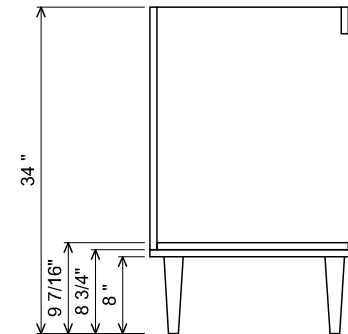

AT SINK CENTER SECTION

 THE FURNITURE GUILD <small>ESTD 1984</small>	0291-0236	<small>ALL DRAWINGS AND DIMENSIONS ARE SUBJECT TO CHANGE WITHOUT NOTICE AT THE DISCRETION OF THE MANUFACTURER. THE MANUFACTURER RESERVES THE RIGHT TO MAKE ADDITIONS, DELETIONS, AND MODIFICATIONS TO THE DRAWINGS AS THE MANUFACTURER MAY DEEM APPROPRIATE OR DESIRABLE. DIMENSIONS ARE APPROXIMATE AND MAY VARY WITH ACTUAL CONSTRUCTION. PLEASE CONTACT THE FURNITURE GUILD, INC. TO ENSURE DRAWING IS UP TO DATE.</small>
	HAILEY	
	CURRENT AS OF:	01/28/2020