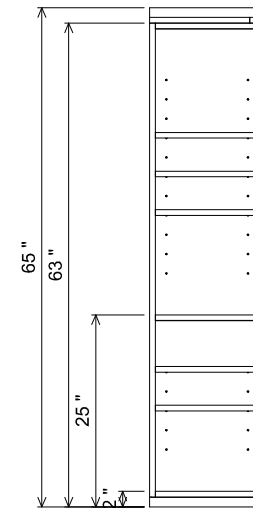

HINGE DIRECTION SPECIFIED  
WHEN PLACING ORDER

**Features**

Interior finished to match exterior  
Grain Direction is Vertical on Doors  
Grain Direction is Vertical on Sides

AT BASE SECTION

SECTION

 <b>THE FURNITURE GUILD</b> <small>ESTD 1984</small>	105-0924	ALL DRAWINGS AND DIMENSIONS ARE SUBJECT TO CHANGE WITHOUT NOTICE AT THE DISCRETION OF THE MANUFACTURER. THE MANUFACTURER RESERVES THE RIGHT TO MAKE ADDITIONS, DELETIONS, AND MODIFICATIONS TO THE DRAWINGS AS THE MANUFACTURER MAY DEEM APPROPRIATE OR DESIRABLE. DIMENSIONS ARE APPROXIMATE AND MAY VARY WITH ACTUAL CONSTRUCTION. PLEASE CONTACT THE FURNITURE GUILD, INC. TO ENSURE DRAWING IS UP TO DATE.  THE INFORMATION CONTAINED IN THIS DRAWING IS THE SOLE PROPERTY OF THE FURNITURE GUILD, INC. ANY REPRODUCTION IN PART OR AS A WHOLE WITHOUT WRITTEN PERMISSION OF THE FURNITURE GUILD, INC. IS PROHIBITED.
	KAELYN LINEN	
	CURRENT AS OF: 01/29/2025	