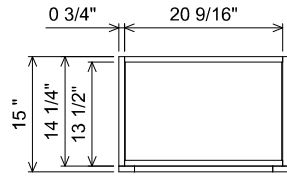

HINGE DIRECTION SPECIFIED  
WHEN PLACING ORDER

**Features**

Interior finished to match exterior  
Grain Direction is Vertical on Doors  
Grain Direction is Vertical on Sides

AT BASE SECTION

SECTION

 <b>THE FURNITURE GUILD</b> <small>ESTD 1984</small>	105-0924	ALL DRAWINGS AND DIMENSIONS ARE SUBJECT TO CHANGE WITHOUT NOTICE AT THE DISCRETION OF THE MANUFACTURER. THE MANUFACTURER RESERVES THE RIGHT TO MAKE ADDITIONS, DELETIONS, AND MODIFICATIONS TO THE DRAWINGS AS THE MANUFACTURER MAY DEEM APPROPRIATE OR DESIRABLE. DIMENSIONS ARE APPROXIMATE AND MAY VARY WITH ACTUAL CONSTRUCTION. PLEASE CONTACT THE FURNITURE GUILD, INC. TO ENSURE DRAWING IS UP TO DATE.  THE INFORMATION CONTAINED IN THIS DRAWING IS THE SOLE PROPERTY OF THE FURNITURE GUILD, INC. ANY REPRODUCTION IN PART OR AS A WHOLE WITHOUT WRITTEN PERMISSION OF THE FURNITURE GUILD, INC. IS PROHIBITED.
	KAELYN LINEN	
	CURRENT AS OF: 01/29/2025	