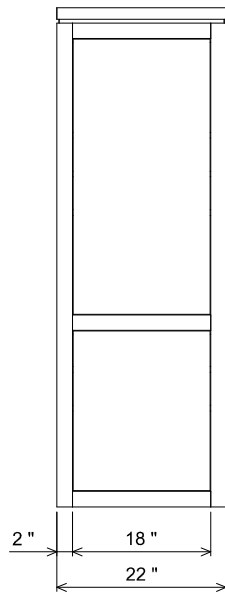

HINGE DIRECTION SPECIFIED  
WHEN PLACING ORDER

**Features**

Interior finished to match exterior  
Grain Direction is Vertical on Doors  
Grain Direction is Vertical on Sides

AT BASE SECTION

SECTION

 <b>THE FURNITURE GUILD</b> <small>ESTD 1984</small>	105-0924	ALL DRAWINGS AND DIMENSIONS ARE SUBJECT TO CHANGE WITHOUT NOTICE AT THE DISCRETION OF THE MANUFACTURER. THE MANUFACTURER RESERVES THE RIGHT TO MAKE ADDITIONS, DELETIONS, AND MODIFICATIONS TO THE DRAWINGS AS THE MANUFACTURER MAY DEEM APPROPRIATE OR DESIRABLE. DIMENSIONS ARE APPROXIMATE AND MAY VARY WITH ACTUAL CONSTRUCTION. PLEASE CONTACT THE FURNITURE GUILD, INC. TO ENSURE DRAWING IS UP TO DATE.  THE INFORMATION CONTAINED IN THIS DRAWING IS THE SOLE PROPERTY OF THE FURNITURE GUILD, INC. ANY REPRODUCTION IN PART OR AS A WHOLE WITHOUT WRITTEN PERMISSION OF THE FURNITURE GUILD, INC. IS PROHIBITED.
	KAELYN LINEN	
	CURRENT AS OF: 01/29/2025	