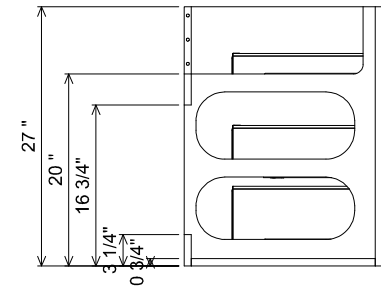

AT BANK SECTION

AT SINK CENTER SECTION

PREPARATION INSTRUCTIONS

All vanities require solid blocking in the wall
 Plumbing supply and waste to be 25"H above finished floor
 Space for Undermount sink: 4 3/4"H

 THE FURNITURE GUILD <small>ESTD 1984</small>	406-0560	<small>ALL DRAWINGS AND DIMENSIONS ARE SUBJECT TO CHANGE WITHOUT NOTICE AT THE DISCRETION OF THE MANUFACTURER. THE MANUFACTURER RESERVES THE RIGHT TO MAKE ADDITIONS, DELETIONS, AND MODIFICATIONS TO THE DRAWINGS AS THE MANUFACTURER MAY DEEM APPROPRIATE OR DESIRABLE. DIMENSIONS ARE APPROXIMATE AND MAY VARY WITH ACTUAL CONSTRUCTION. PLEASE CONTACT THE FURNITURE GUILD, INC. TO ENSURE DRAWING IS UP TO DATE.</small>
	RIVA	
	CURRENT AS OF:	11/11/2021