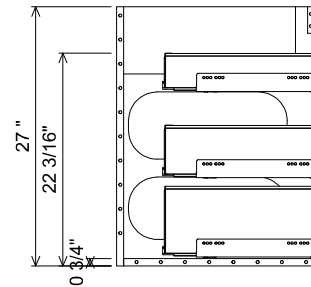

AT BANK SECTION

AT SINK CENTER SECTION

PREPARATION INSTRUCTIONS

All vanities require solid blocking in the wall
 Plumbing supply and waste to be 25"H above finished floor
 Space for Undermount sink: 4 3/4"H

 THE FURNITURE GUILD <small>ESTD 1984</small>	406-0560	<small>ALL DRAWINGS AND DIMENSIONS ARE SUBJECT TO CHANGE WITHOUT NOTICE AT THE DISCRETION OF THE MANUFACTURER. THE MANUFACTURER RESERVES THE RIGHT TO MAKE ADDITIONS, DELETIONS, AND MODIFICATIONS TO THE DRAWINGS AS THE MANUFACTURER MAY DEEM APPROPRIATE OR DESIRABLE. DIMENSIONS ARE APPROXIMATE AND MAY VARY WITH ACTUAL CONSTRUCTION. PLEASE CONTACT THE FURNITURE GUILD, INC. TO ENSURE DRAWING IS UP TO DATE.</small>
	RIVA	
	CURRENT AS OF:	11/11/2021