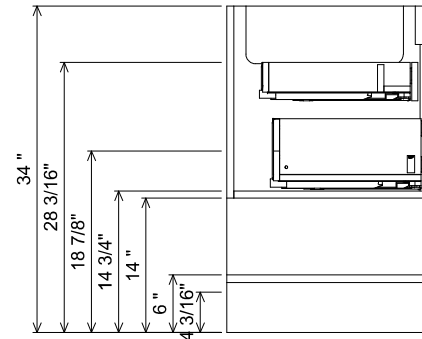

AT SINK CENTER SECTION

 <b>THE FURNITURE GUILD</b> ESTD 1984	434-0260	ALL DRAWINGS AND DIMENSIONS ARE SUBJECT TO CHANGE WITHOUT NOTICE AT THE DISCRETION OF THE MANUFACTURER. THE MANUFACTURER RESERVES THE RIGHT TO MAKE ADDITIONS, DELETIONS, AND MODIFICATIONS TO THE DRAWINGS AS THE MANUFACTURER MAY DEEM APPROPRIATE OR DESIRABLE. DIMENSIONS ARE APPROXIMATE AND MAY VARY WITH ACTUAL CONSTRUCTION. PLEASE CONTACT THE FURNITURE GUILD, INC. TO ENSURE DRAWING IS UP TO DATE.
	TOURO	
	CURRENT AS OF: 11/04/2021	THE INFORMATION CONTAINED IN THIS DRAWING IS THE SOLE PROPERTY OF THE FURNITURE GUILD, INC. ANY REPRODUCTION IN PART OR AS A WHOLE WITHOUT WRITTEN PERMISSION OF THE FURNITURE GUILD, INC. IS PROHIBITED.