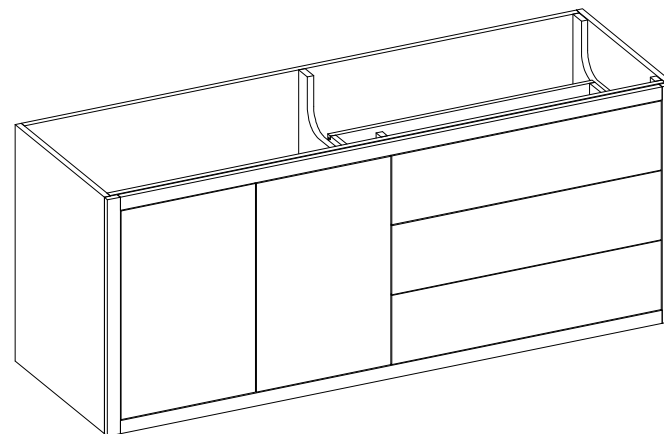

Features

Drawers and interior finished to match exterior

Grain Direction is Horizontal on Drawer Fronts

Grain Direction is Vertical on Doors

Grain Direction is Vertical on Sides