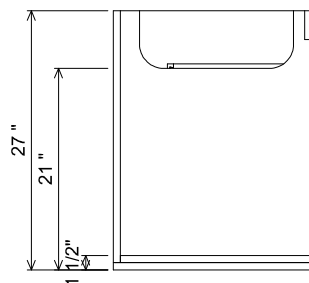

AT SINK CENTER SECTION