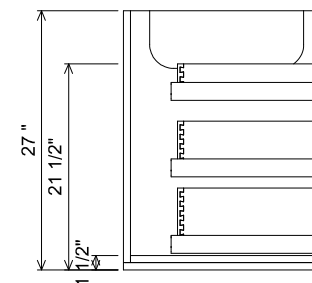

AT BANK SECTION