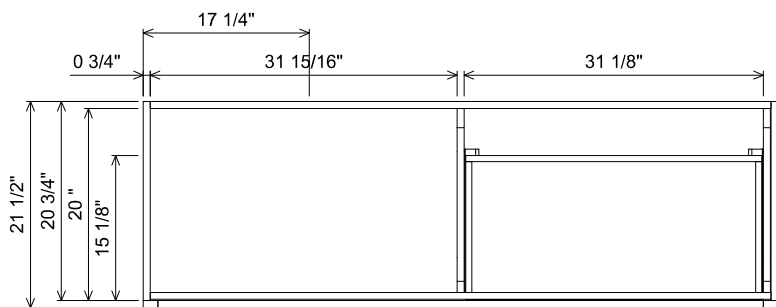

Features

Drawers and interior finished to match exterior

Grain Direction is Horizontal on Drawer Fronts

Grain Direction is Vertical on Doors

Grain Direction is Vertical on Sides