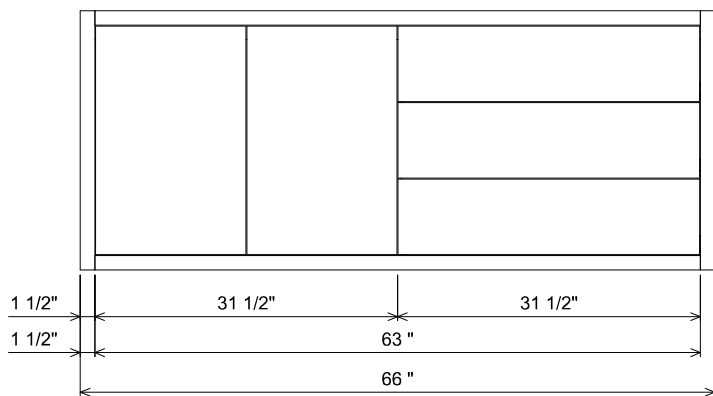

Features

Drawers and interior finished to match exterior

Grain Direction is Horizontal on Drawer Fronts

Grain Direction is Vertical on Doors

Grain Direction is Vertical on Sides