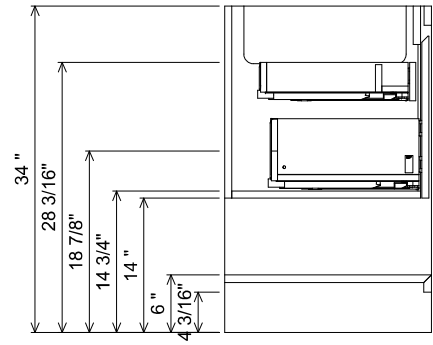

AT BANK SECTION

AT SINK CENTER SECTION

 <b>THE FURNITURE GUILD</b> ESTD 1984	434-0648	ALL DRAWINGS AND DIMENSIONS ARE SUBJECT TO CHANGE WITHOUT NOTICE AT THE DISCRETION OF THE MANUFACTURER. THE MANUFACTURER RESERVES THE RIGHT TO MAKE ADDITIONS, DELETIONS, AND MODIFICATIONS TO THE DRAWINGS AS THE MANUFACTURER MAY DEEM APPROPRIATE OR DESIRABLE. DIMENSIONS ARE APPROXIMATE AND MAY VARY WITH ACTUAL CONSTRUCTION. PLEASE CONTACT THE FURNITURE GUILD, INC. TO ENSURE DRAWING IS UP TO DATE.
	TOURO	
	CURRENT AS OF: 11/19/2021	THE INFORMATION CONTAINED IN THIS DRAWING IS THE SOLE PROPERTY OF THE FURNITURE GUILD, INC. ANY REPRODUCTION IN PART OR AS A WHOLE WITHOUT WRITTEN PERMISSION OF THE FURNITURE GUILD, INC. IS PROHIBITED.