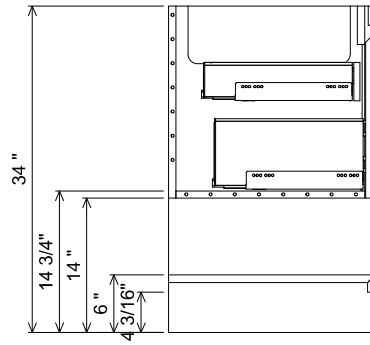

AT BANK SECTION

AT SINK CENTER SECTION

 <b>THE FURNITURE GUILD</b> ESTD 1984	434-0648	ALL DRAWINGS AND DIMENSIONS ARE SUBJECT TO CHANGE WITHOUT NOTICE AT THE DISCRETION OF THE MANUFACTURER. THE MANUFACTURER RESERVES THE RIGHT TO MAKE ADDITIONS, DELETIONS, AND MODIFICATIONS TO THE DRAWINGS AS THE MANUFACTURER MAY DEEM APPROPRIATE OR DESIRABLE. DIMENSIONS ARE APPROXIMATE AND MAY VARY WITH ACTUAL CONSTRUCTION. PLEASE CONTACT THE FURNITURE GUILD, INC. TO ENSURE DRAWING IS UP TO DATE.
	TOURO	
	CURRENT AS OF: 11/19/2021	THE INFORMATION CONTAINED IN THIS DRAWING IS THE SOLE PROPERTY OF THE FURNITURE GUILD, INC. ANY REPRODUCTION IN PART OR AS A WHOLE WITHOUT WRITTEN PERMISSION OF THE FURNITURE GUILD, INC. IS PROHIBITED.